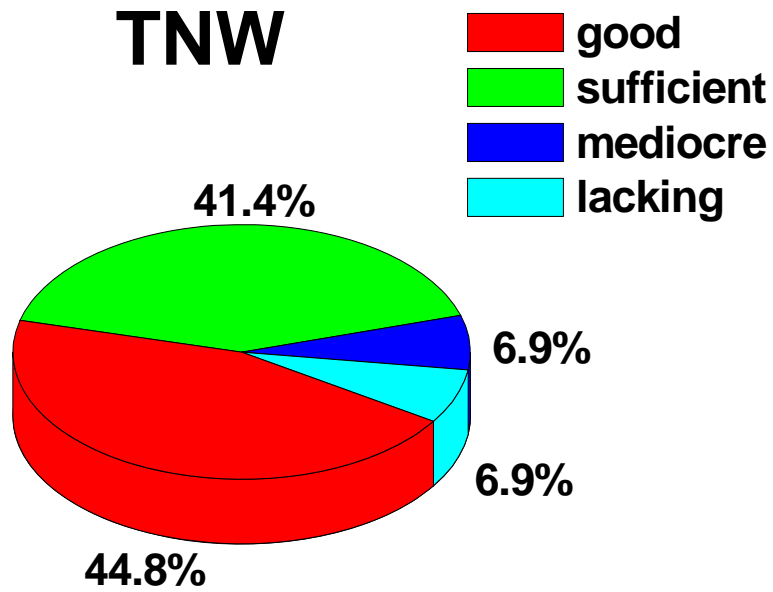

University of Twente
Enschede - The Netherlands

P-NUT employment survey
2008

Correspondents

- 108 out of ~ 650 AIOs (~ 17 %)
- 71 % Dutch, 10 % EU, 19 % non-EU
- 62 % male, 38 % female

Faculties

Master degree

- new PhDs coupled to older PhDs
- A lot of time is lost in beginning (1st year) of PhD to find you way around

Supervision II

Supervision III

ARBO

96 % satisfied with work space

Some comments:

sometimes too much people in one room, noisy,
trouble to think or write properly