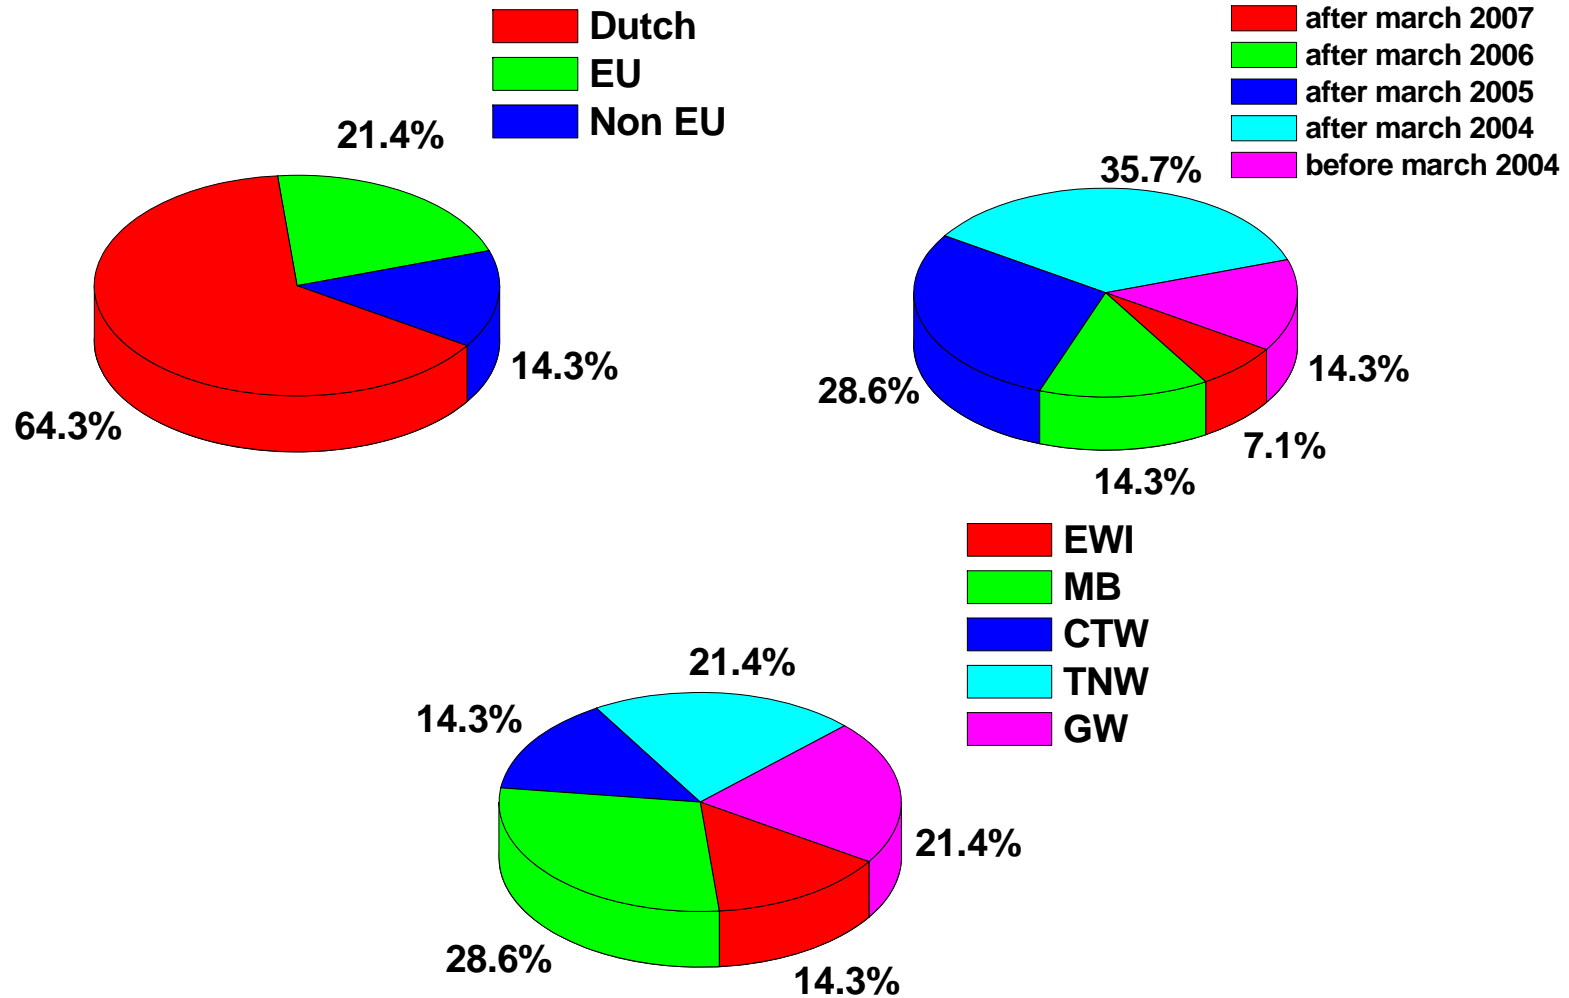

No yearly assessment