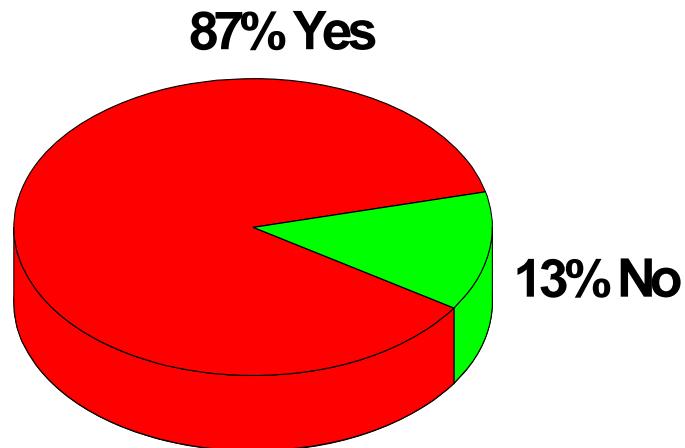

Yearly assessment