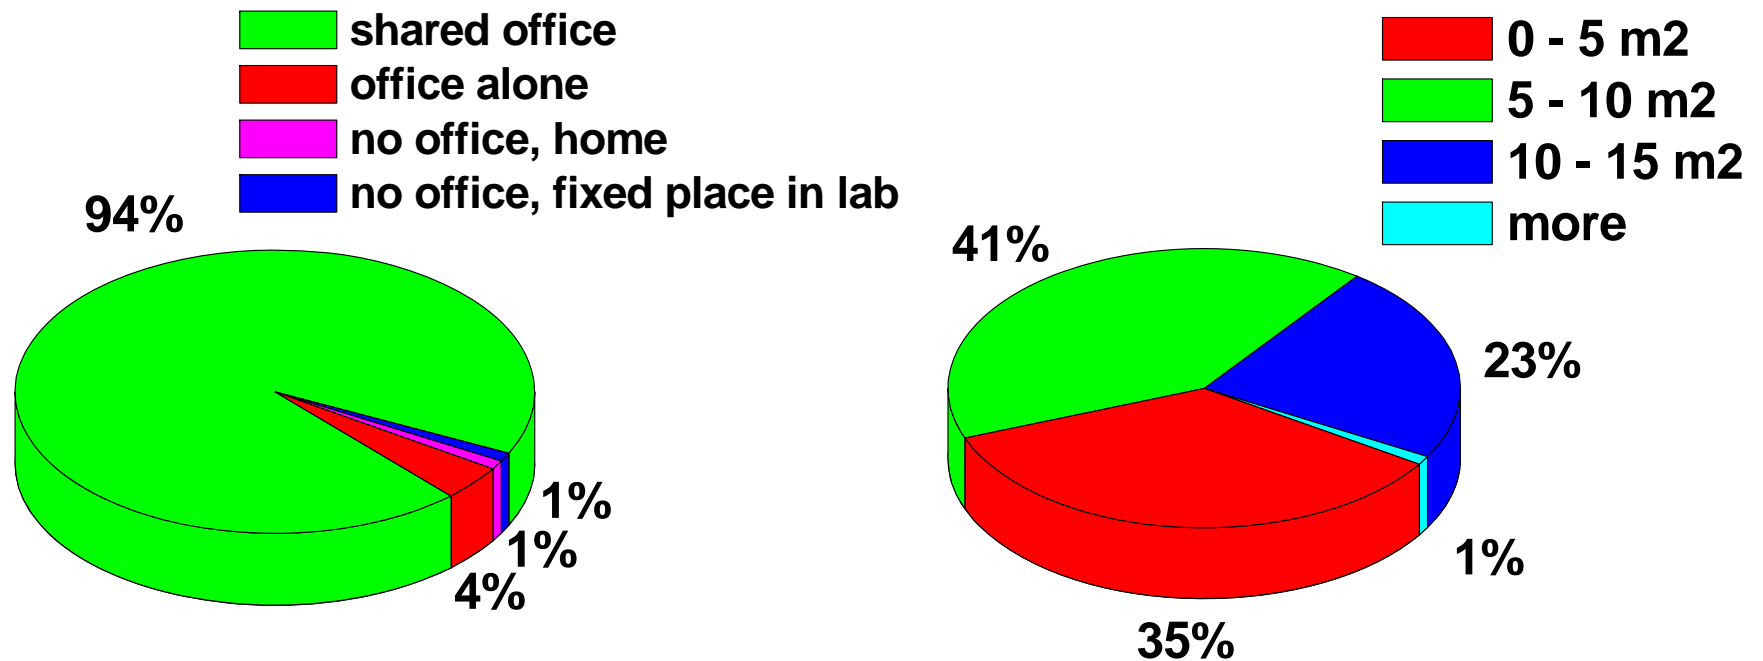

- new PhDs coupled to older PhDs
- A lot of time is lost in beginning (1st year) of PhD to find you way around

Supervision II

Supervision III

ARBO

96 % satisfied with work space

Some comments:

sometimes too much people in one room, noisy,
trouble to think or write properly