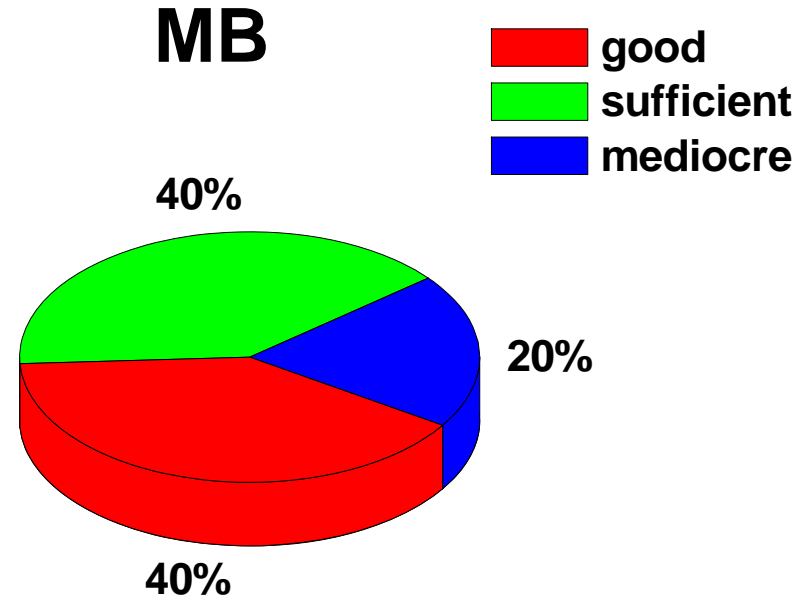

University of Twente
Enschede - The Netherlands

P-NUT employment survey
2008

Correspondents

- 108 out of ~ 650 AIOs (~ 17 %)
- 71 % Dutch, 10 % EU, 19 % non-EU
- 62 % male, 38 % female

Faculties

Master degree

- new PhDs coupled to older PhDs
- A lot of time is lost in beginning (1st year) of PhD to find you way around

Supervision II

Supervision III

ARBO

96 % satisfied with work space

Some comments:

sometimes too much people in one room, noisy,
trouble to think or write properly