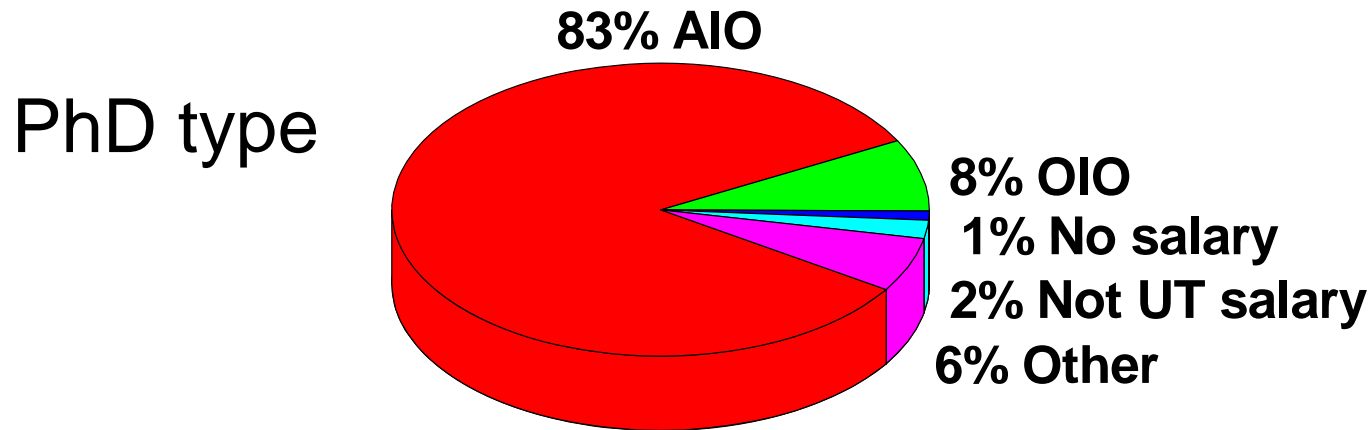

Type of employment