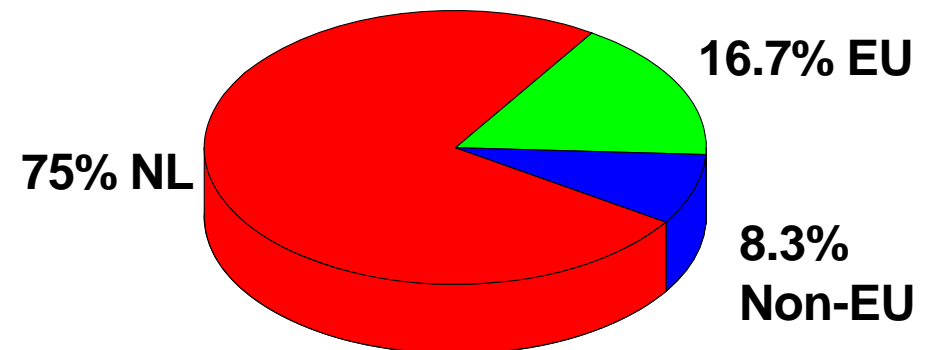

University of Twente
Enschede - The Netherlands

P-NUT employment survey
2008

Correspondents

- 108 out of ~ 650 AIOs (~ 17 %)
- 71 % Dutch, 10 % EU, 19 % non-EU
- 62 % male, 38 % female

Faculties

Master degree