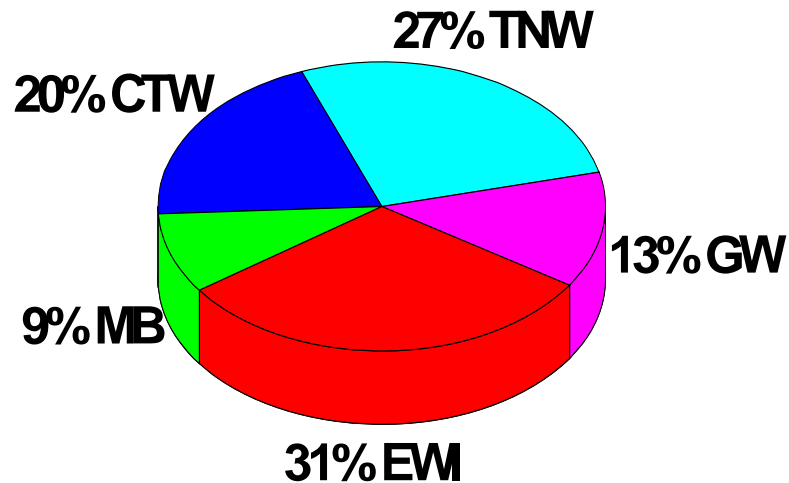

University of Twente
Enschede - The Netherlands

P-NUT employment survey
2008

Correspondents

- 108 out of ~ 650 AIOs (~ 17 %)
- 71 % Dutch, 10 % EU, 19 % non-EU
- 62 % male, 38 % female

Faculties

Master degree