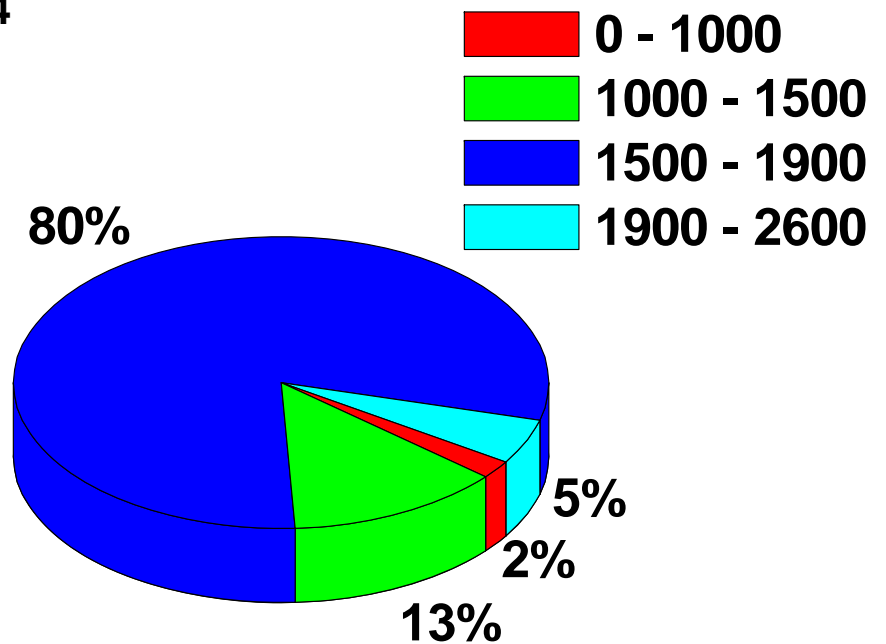

PA&O

Start PhD

Net salary