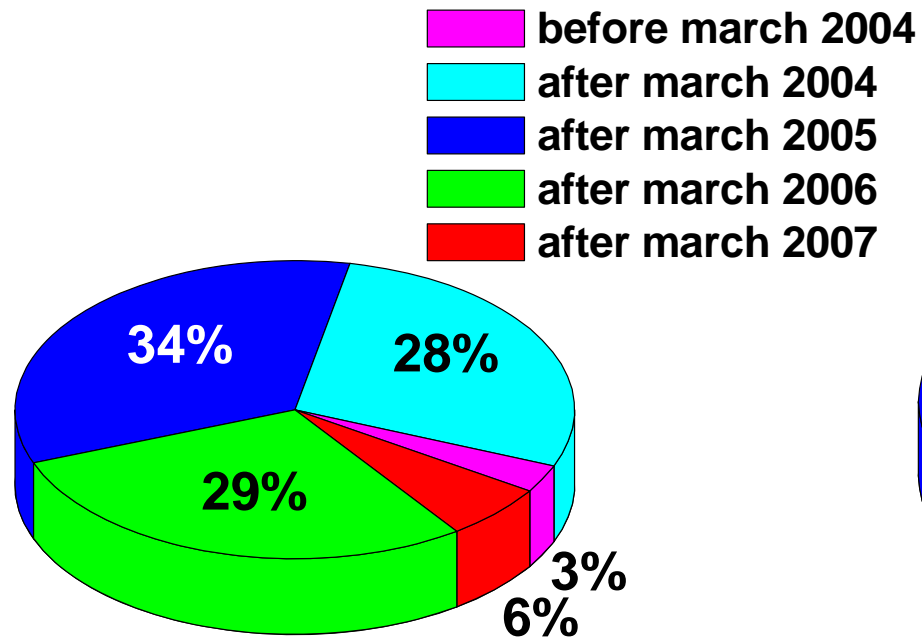

PA&O

Start PhD