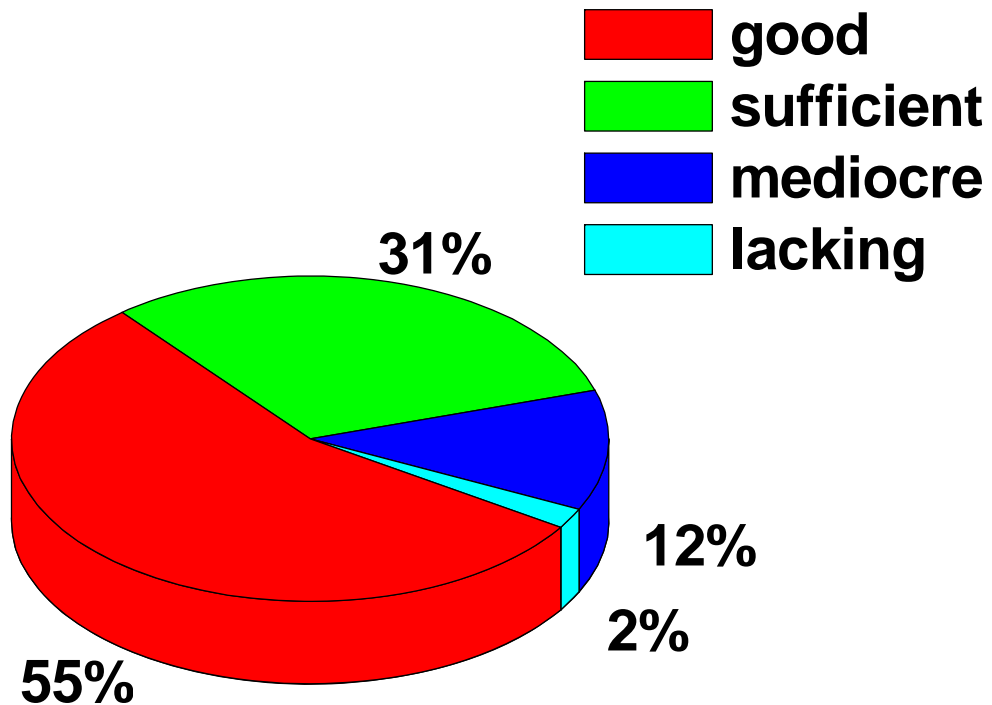

Supervision

Comments

- new PhDs coupled to older PhDs
- A lot of time is lost in beginning (1st year) of PhD to find you way around