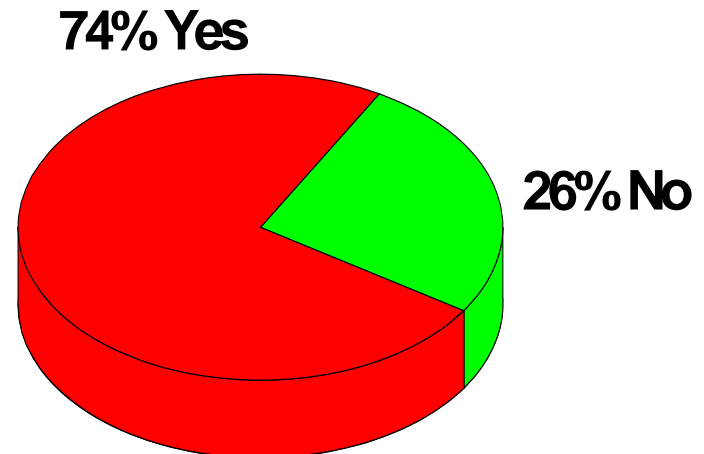

Type of employment

Yearly assessment

TSP/OBP