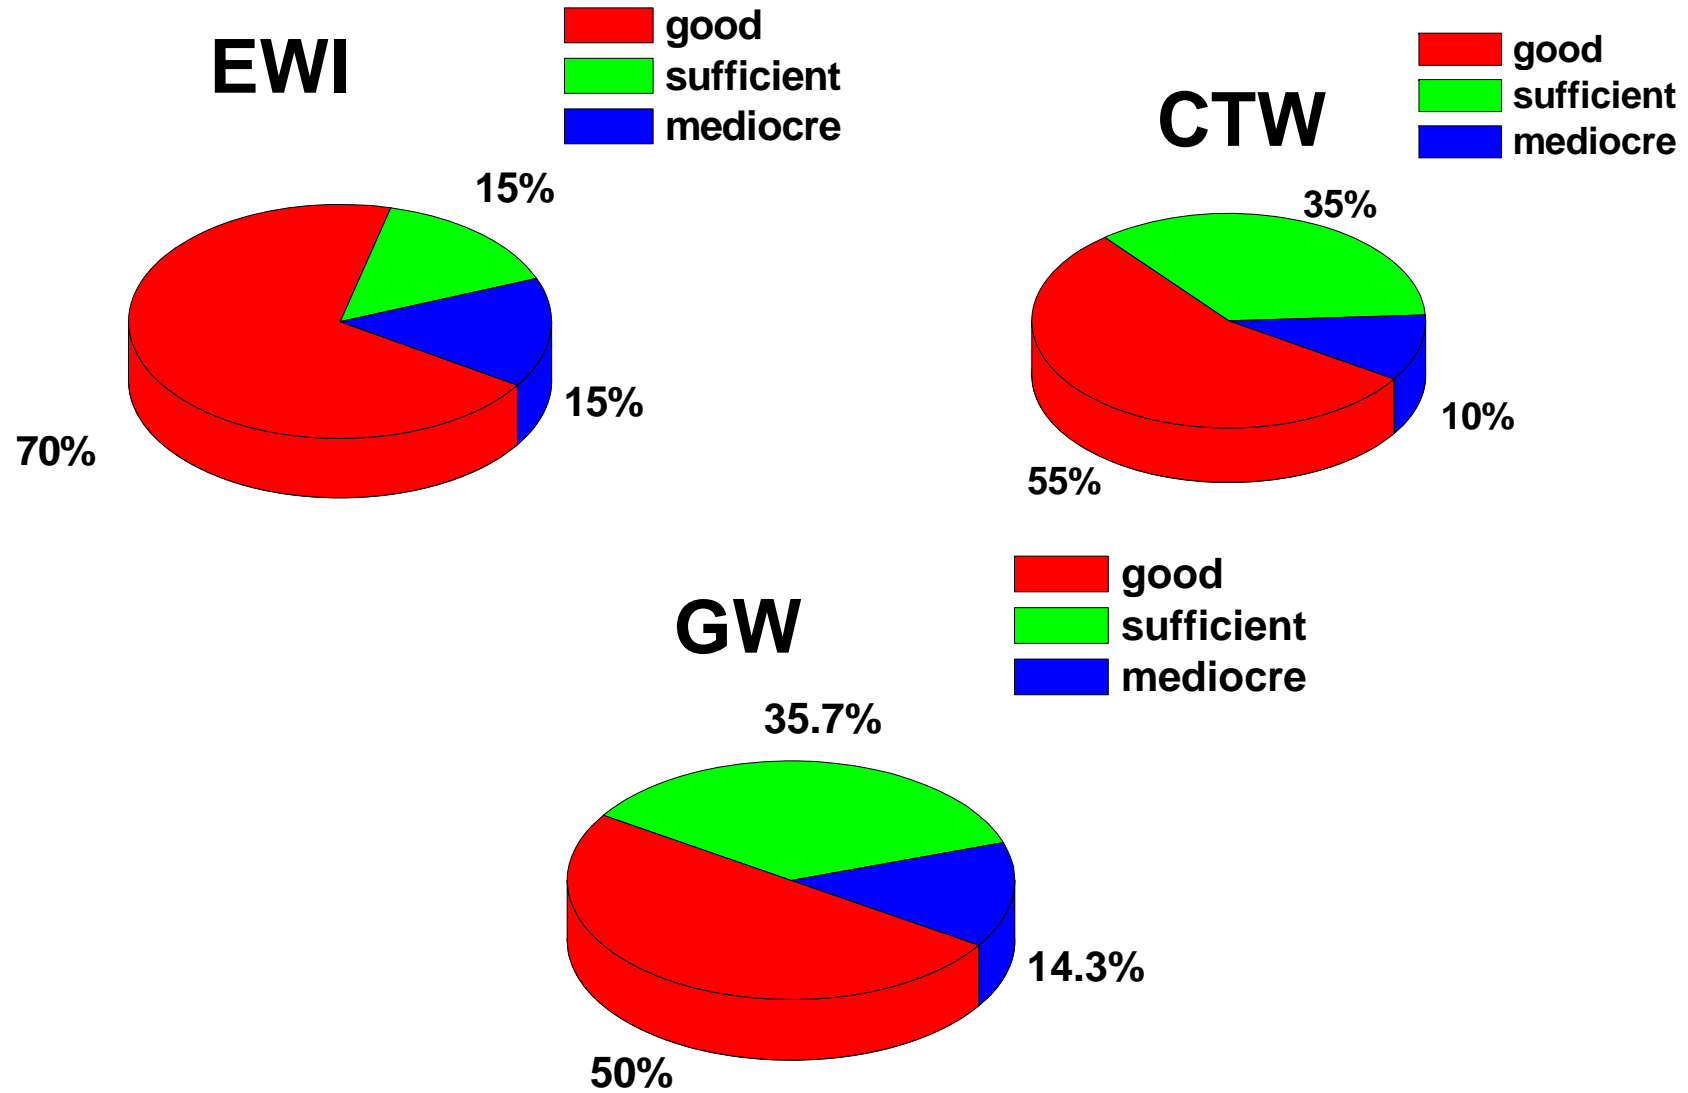

- new PhDs coupled to older PhDs
- A lot of time is lost in beginning (1st year) of PhD to find you way around

Supervision II

Supervision III

ARBO

96 % satisfied with work space

Some comments:

sometimes too much people in one room, noisy,
trouble to think or write properly