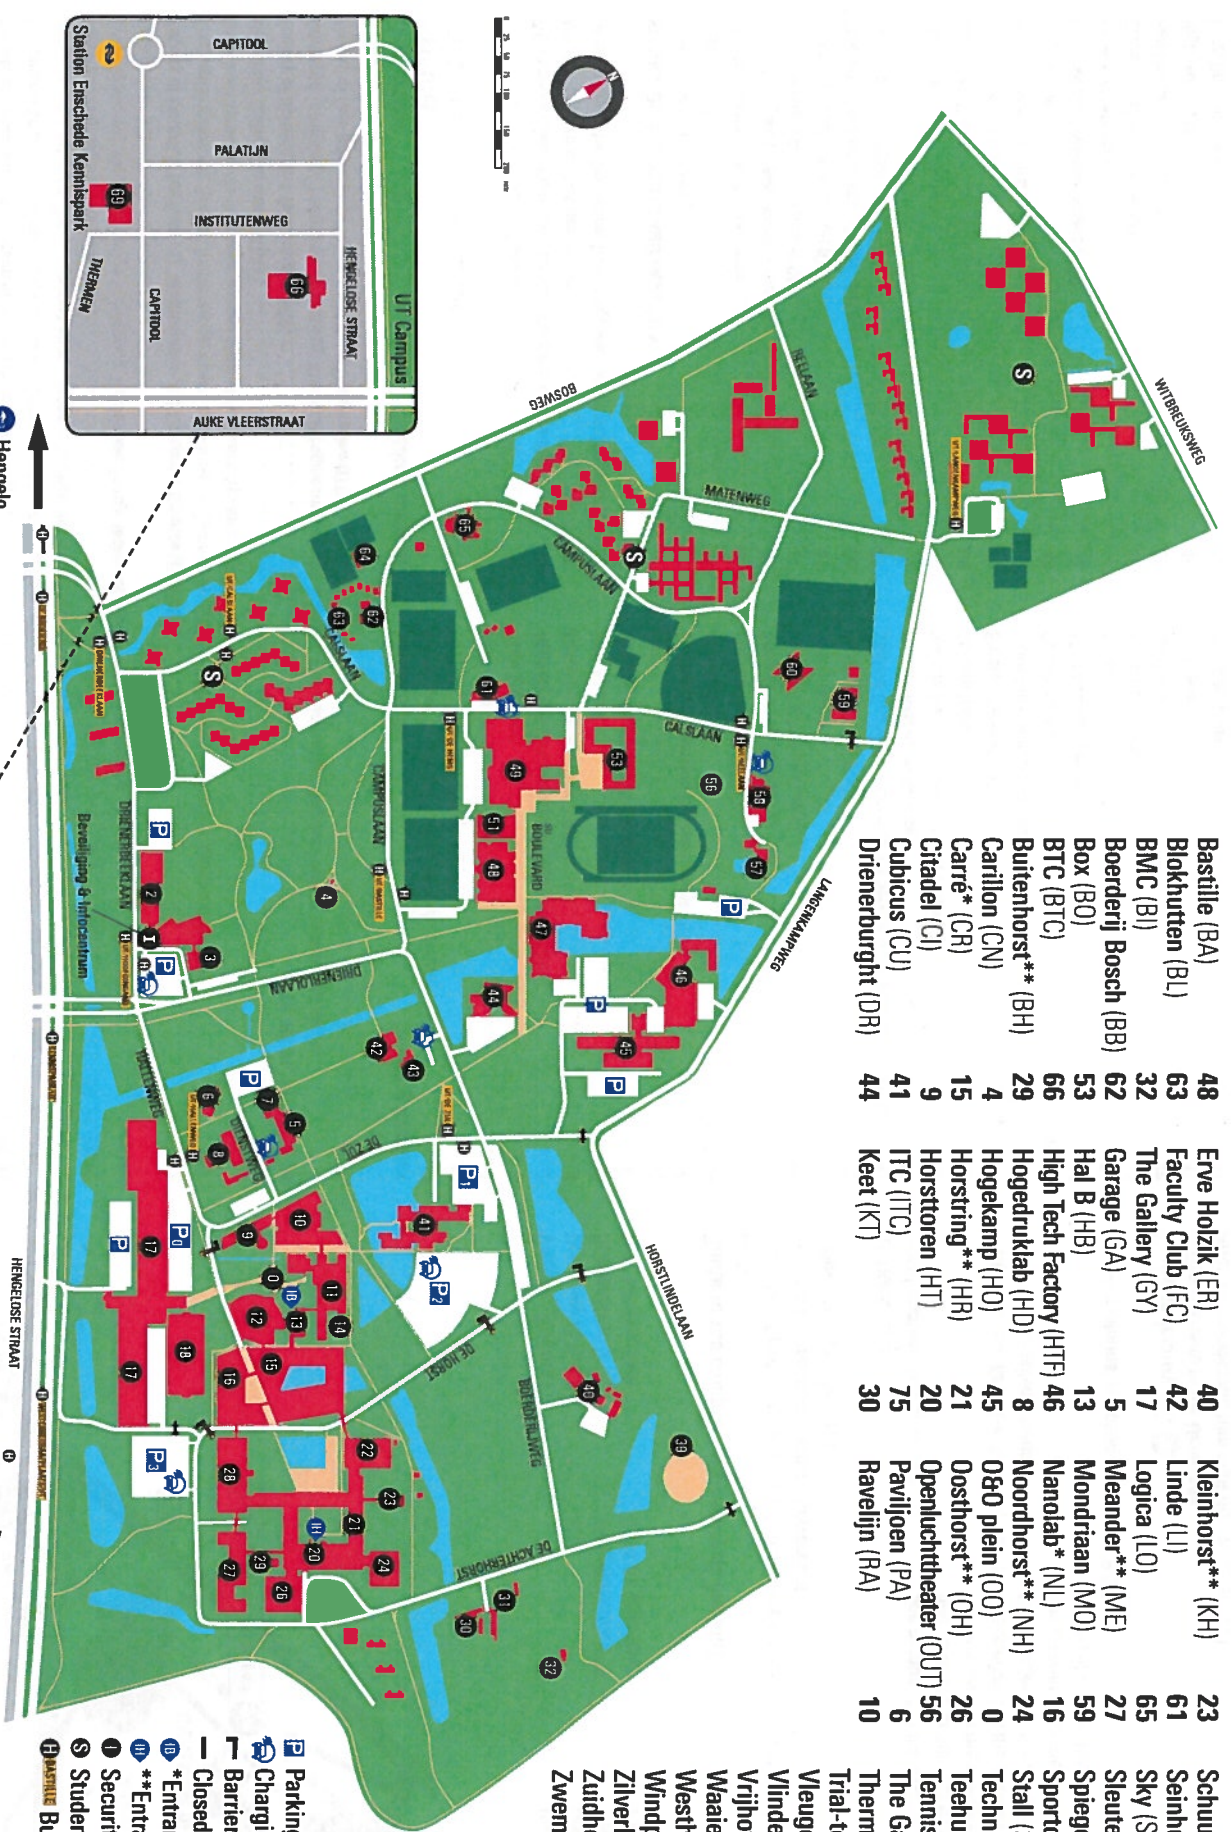

MAP OF THE UNIVERSITY OF TWENTE

- | | | | | | | | |
|----------------------|----|-------------------------|----|------------------------|----|--------------------|----|
| Bastille (BA) | 48 | Erve Holzik (ER) | 40 | Kleinhorst** (KH) | 23 | Schuur (SR) | 43 |
| Blokhutten (BL) | 63 | Faculty Club (FC) | 42 | Linde (LI) | 61 | Seinhuis (SH) | 7 |
| BMC (BI) | 32 | The Gallery (GY) | 17 | Logica (LO) | 65 | Sky (SK) | 51 |
| Boerderij Bosch (BB) | 62 | Garage (GA) | 5 | Meander** (ME) | 27 | Sleutel (SL) | 58 |
| Box (BO) | 53 | Hal B (HB) | 13 | Mondriaan (MO) | 59 | Spiegel (SP) | 2 |
| BTC (BTC) | 66 | High Tech Factory (HTF) | 46 | Noordhorst* (NL) | 16 | Sportcentrum (SC) | 49 |
| Buitenhorst** (BH) | 29 | Hogedruklab (HD) | 8 | Noordhorst** (NH) | 24 | Stall (ST) | 63 |
| Carillon (CN) | 4 | Hogekamp (HO) | 45 | O&O plein (OO) | 0 | Technolab (TL) | 18 |
| Carré* (CR) | 15 | Horstring** (HR) | 21 | Oosthorst** (OH) | 26 | Teehuis (TH) | 14 |
| Citadel (CI) | 9 | Horstoren (HT) | 20 | Openluchttheater (OUT) | 56 | Tennispark (TP) | 64 |
| Cubicus (CU) | 41 | ITC (ITC) | 75 | Paviljoen (PA) | 6 | The Gallery (GY) | 17 |
| Dienerburcht (DR) | 44 | Keet (KT) | 30 | Ravelijn (RA) | 10 | Therm (TM) | 69 |
| | | | | | | Trial-terrein (TT) | 39 |
| | | | | | | Vleugel (VL) | 3 |
| | | | | | | Vlinder (VI) | 60 |
| | | | | | | Vrijhof (VR) | 47 |
| | | | | | | Waaiert* (WA) | 12 |
| | | | | | | Westhorst** (WH) | 22 |
| | | | | | | Windpark (WP) | 31 |
| | | | | | | Zilverling (ZI) | 11 |
| | | | | | | Zuidhorst** (ZH) | 28 |
| | | | | | | Zwembad (ZW) | 57 |

- Parking
- Charging point electric car
- Barrier
- Closed road
- *Entrance via Hal B
- **Entrance via Horstoren
- Security service office
- Student housing
- Bastille Bus stop

This map is downloadable at
www.utwente.nl/campusmap
 For a 3d version see
maps.utwente.nl

UNIVERSITY OF TWENTE.