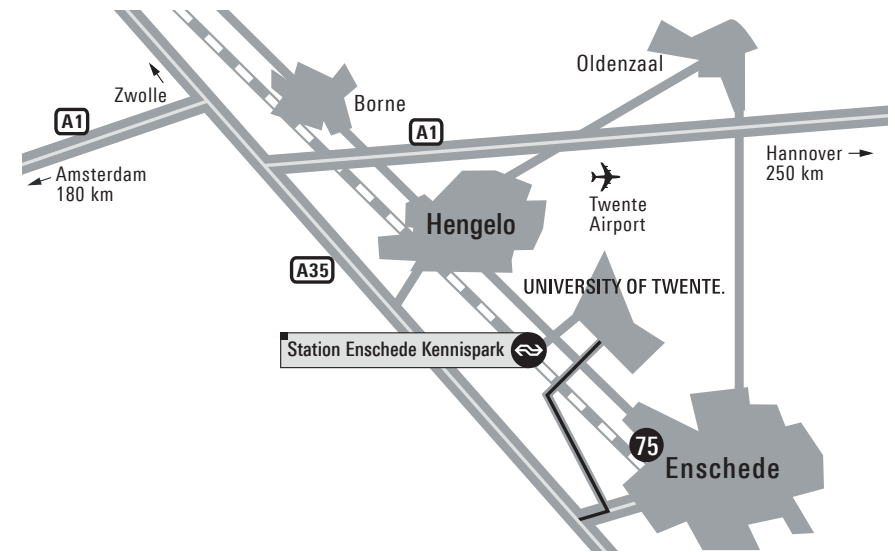

Destination	Building number	Destination	Building number
INSTITUTES		Kennispark Twente (via parking Hengelosestraat)	17
Digital Society Institute	11	Library, ICT Services & Archive (LISA)	2, 9, 47
MESA+ Institute	15, 16	Mail room	5
TechMed Centre	15	Main Entrance	2, 3
SERVICE DEPARTMENTS AND FACILITIES		Marketing & Communication Department (M&C)	2
Acasa (student housing)	58	Notebook Service Centre (NSC)	9
Admission Office	47	O&O square	0
Bicycle workshop 'De 2^e Versnelling'	53	Physiotherapy (Topvorm Twente)	49
Campus Company (reservations & events)	47	PRE-U	48
Campus & Facility Management (C&FM)	6	Professional Learning & Development (PLD)	10
Central Student Administration (CSA)	47	Restaurants	12, 42, 47
Centre for Educational Support (CES)	47	Science Shop (WeWi)	17
Children's day care centre 'Vlinder' (Catalpa)	60	Security & Info Centre	2
Culture centre, Vrijhof	47	Shops (COOP Supermarket)	51
Delivery	5	Sports centre	49
DesignLab	17	Strategy & Policy (S&B)	2
Exam Hall (Therm)	69	Student Counsellors, Councelling Service & Student Psychologists	47
Executive Board (CvB)	3	Student Restaurant (Mensa)	12
Faculty Club	42	Student Services & International Office	47
Finance (FIN)	2	Student Union	48
General Affairs (AZ)	2	Studium Generale (SG)	47
General Practitioner & Dentist	58	Study Information Office (SI)	2
Hair Dresser (De Barreboks)	51	Swimming Pool	49, 57
High Tech Factory	46	TCP Language Centre (TCP)	47
Hotel Drienerburgh	44	Theatercafé Vrijhof	47
Hotel Logica	65	Twente Graduate School (TGS)	10
Human Resources (HR)	2	Unionshop	48
ICT-Servicedesk	9	UT-Nieuws	47
		UT Athletic Track	47
		Vestingbar	48
		Xerox Service Center	13

Visiting Address

University of Twente
Drienerlolaan 5
7522 NB Enschede

ITC
Hengelosestraat 99
7514 AE Enschede

Postal address

University of Twente
Postbus 217
7500 AE Enschede

Route to the campus / University of Twente?

BY CAR

From the A1 motorway, take the A35 motorway in the direction of Enschede
Take exit 26: Enschede - West / Universiteit
Follow the signs 'Universiteit'

BY TRAIN / BUS

From Enschede railway station: line number 1 in the direction of 'Universiteit Twente'
line number 8 in the direction of Hengelo-Noord
line number 9 in the direction of Hengelo
From Enschede Kennispark railway station: line number 1 in the direction of 'Universiteit Twente'
From Hengelo railway station: line number 9 in the direction of Enschede
line number 15 in the direction of 'Universiteit Twente'
line number 16 in the direction of 'Universiteit Twente'

For more information, please visit www.9292.nl

Route to faculty ITC 75

Follow the route to the University
After the roundabout, turn right (follow 'Centrum')
After 3 km, you will find the ITC building at your right-hand side