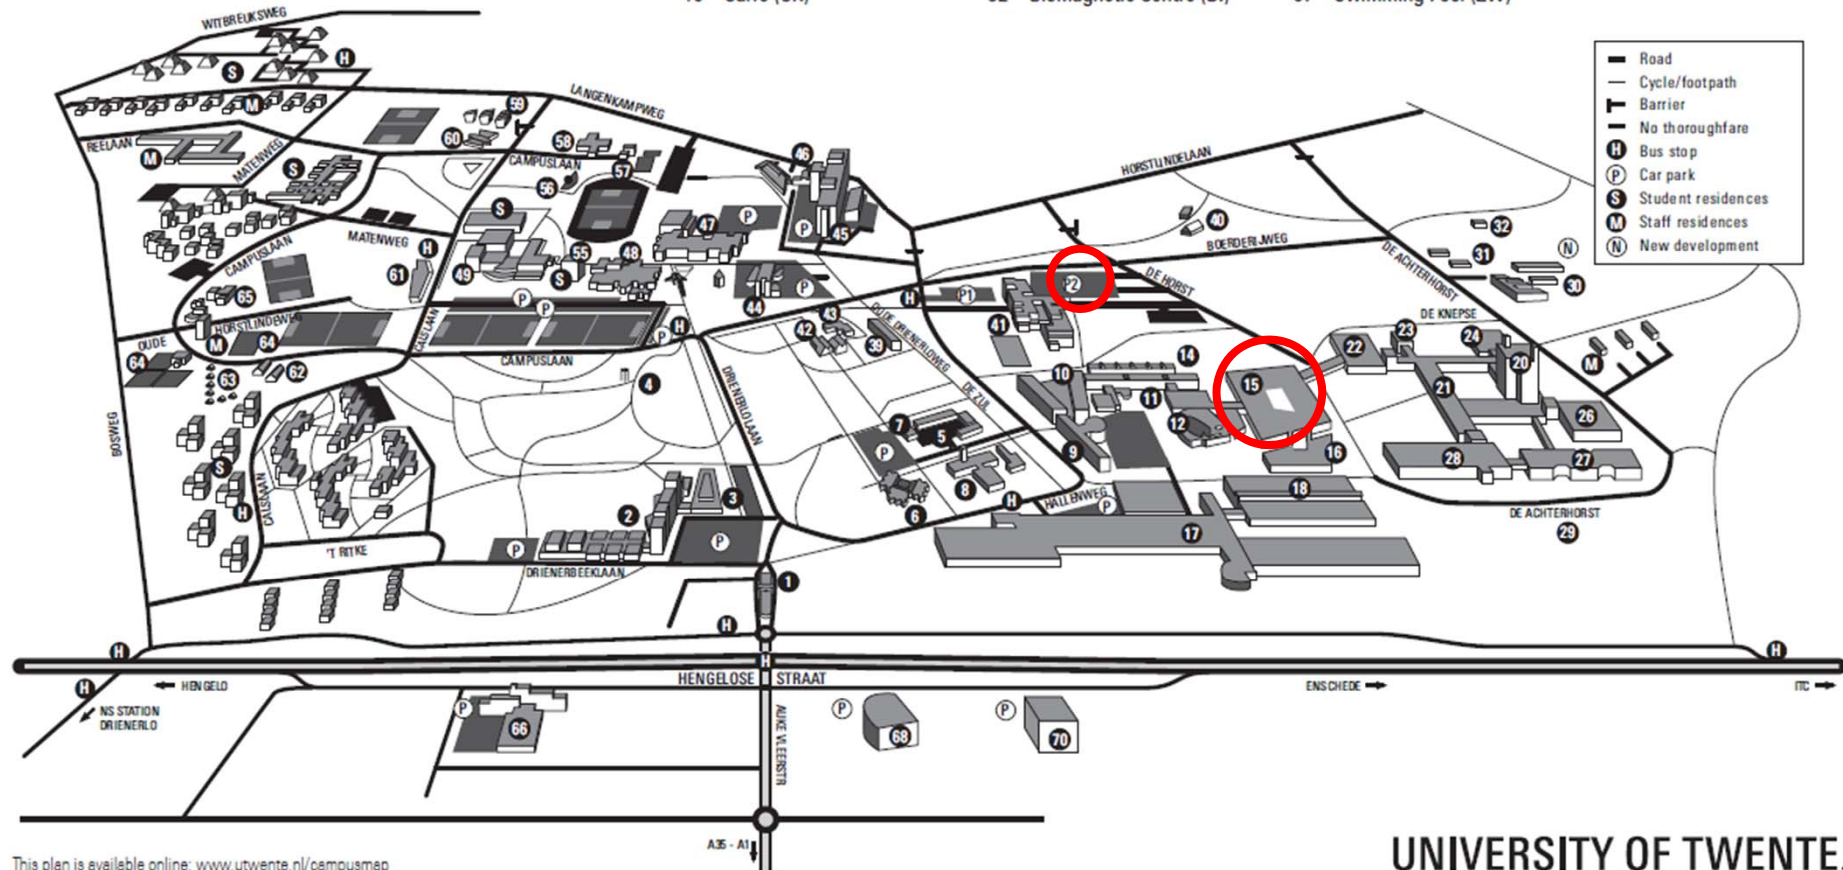

From Enschede railway station take either bus 1 to Universiteit or bus 9 to Hengelo

From Enschede Drienerlo railway station take bus 1 to Universiteit.

PLAN OF THE UNIVERSITY OF TWENTE

- | | | | |
|---------------------------------|--------------------------------|-------------------------|-------------------------|
| 1 Charlie (CH) | 16 Nanolab (NA) | 39 Chalet (CT) | 58 Sleutel (SL) |
| 2 Spiegel (SP) | 17 Langezijds (LA) | 40 Erve Holzik (ER) | 59 Mondriaan (MO) |
| 3 Vleugel (VL) | 18 ArtEZ (AR) | 41 Cubicus (CU) | 60 Vlinder (VL) |
| 4 Carillon (CN) | 20 Horstoren (HT) | 42 Faculty Club (FC) | 61 Santar (SA) |
| 5 Garage (GA) | 21 Horstring (HR) | 43 Schuur (SR) | 62 Boerderij Bosch (BB) |
| 6 Paviljoen (PA) | 22 Westhorst (WH) | 44 Drienerburght (DR) | 63 Cabins (BL) |
| 7 Seinhuys (SH) | 23 Kleinhorst (KH) | 45 Hogekamp (HO) | 64 Tennis Park (TP) |
| 8 High Pressure Laboratory (HD) | 24 Noordhorst (NH) | 46 Cleanrooms (CL) | 65 Logica (LO) |
| 9 Citadel (CI) | 26 Oosthorst (OH) | 47 Vrijhof (VR) | 66 BTC |
| 10 Ravelijn (RA) | 27 Meander (ME) | 48 Bastille (BA) | 68 KPMG Building (KP) |
| 11 Zilverling (ZI) | 28 Zuidhorst (ZH) | 49 Sportcentrum (SC) | 70 Corridor (CO) |
| 12 Waaier (WA) | 30 Central Refuse Storage (AF) | 55 Shopping Centre (WC) | |
| 14 Teehuis (TH) | 31 Wind Park (WP) | 56 Amfitheatre (AH) | |
| 15 Carré (CR) | 32 Biomagnetic Centre (BI) | 57 Swimming Pool (ZW) | |

This plan is available online: www.utwente.nl/campusmap

UNIVERSITY OF TWENTE.

P2

Entrance
Hal B

ECTM - Carre

UNIVERSITEIT TWENTE.
O&O Centrum