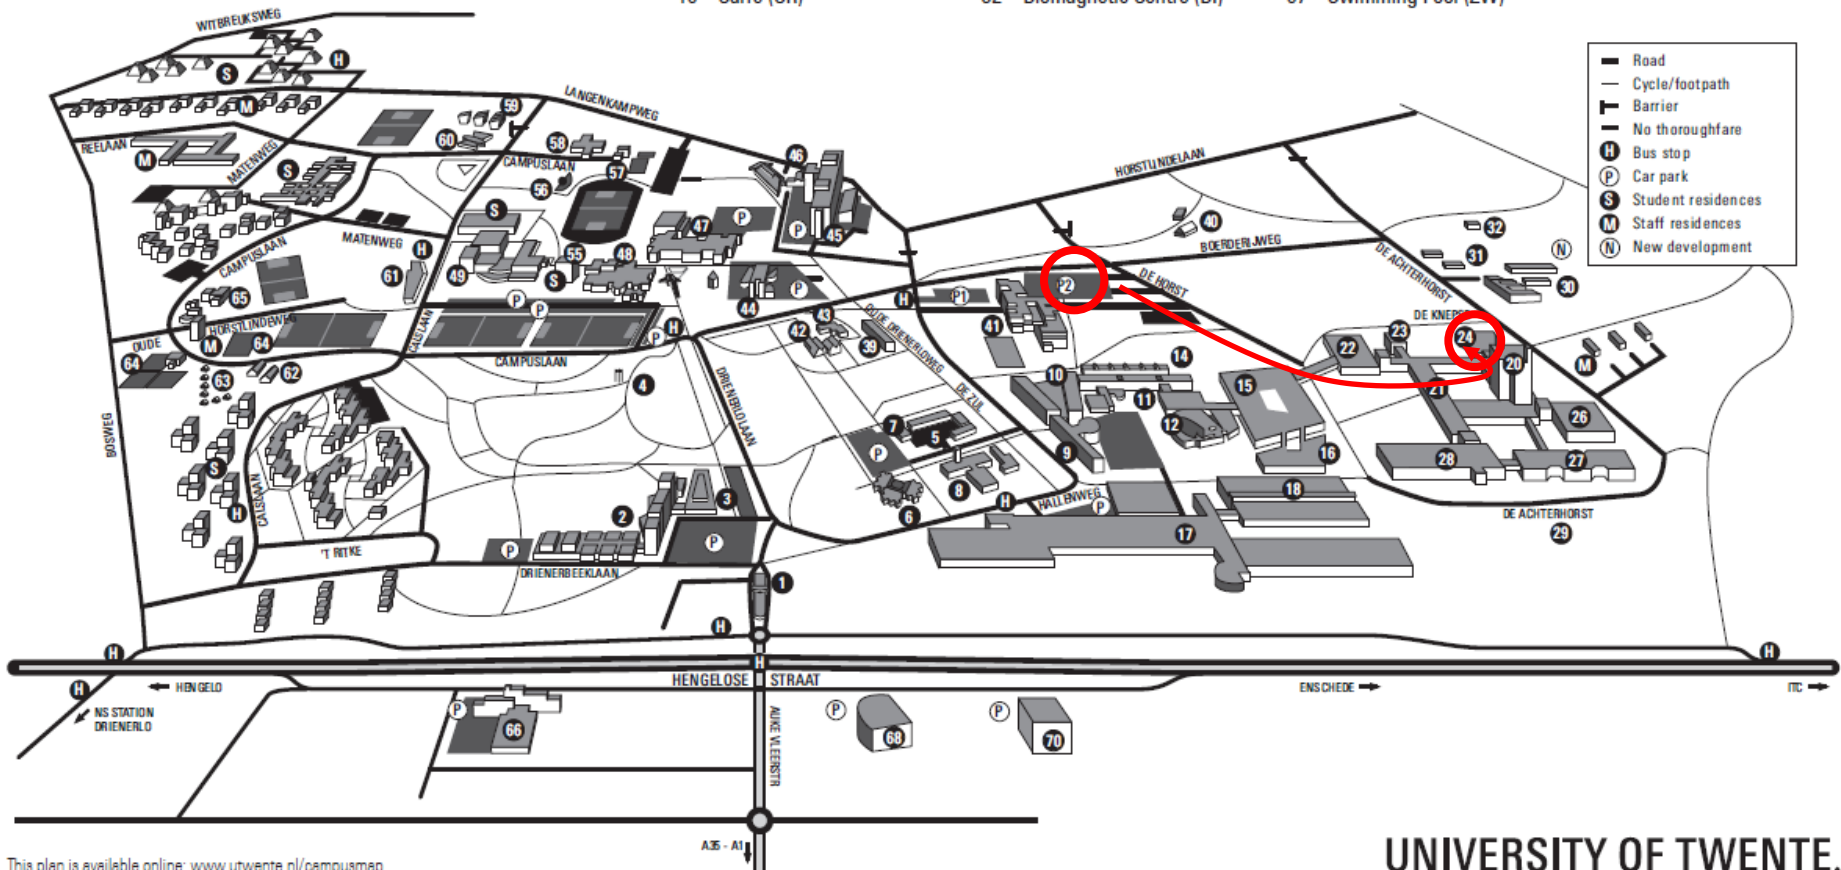

Route description UT

The University of Twente is located in the east of the Netherlands between the cities of Enschede and Hengelo.

By car

From the A1 motorway, take the A35 motorway towards Enschede. Then take exit no.26 Enschede-West/Universiteit. Follow the signs Universiteit.

From Enschede railway station take either bus 1 to Universiteit or bus 9 to Hengelo

From Enschede Drienerlo railway station take bus 1 to Universiteit.

PLAN OF THE UNIVERSITY OF TWENTE

- | | | | |
|---------------------------------|--------------------------------|-------------------------|-------------------------|
| 1 Charlie (CH) | 16 Nanolab (NA) | 39 Chalet (CT) | 58 Sleutel (SL) |
| 2 Spiegel (SP) | 17 Langezijs (LA) | 40 Erve Holzik (ER) | 59 Mondriaan (MO) |
| 3 Vleugel (VL) | 18 ArtEZ (AR) | 41 Cubicus (CU) | 60 Vlinder (VL) |
| 4 Carillon (CN) | 20 Horstoren (HT) | 42 Faculty Club (FC) | 61 Santar (SA) |
| 5 Garage (GA) | 21 Horstring (HR) | 43 Schuur (SR) | 62 Boerderij Bosch (BB) |
| 6 Paviljoen (PA) | 22 Westhorst (WH) | 44 Drienerburgh (DR) | 63 Cabins (BL) |
| 7 Seinhuis (SH) | 23 Kleinhorst (KH) | 45 Hogekamp (HO) | 64 Tennis Park (TP) |
| 8 High Pressure Laboratory (HD) | 24 Noordhorst (NH) | 46 Cleanrooms (CL) | 65 Logica (LO) |
| 9 Citadel (CI) | 26 Oosthorst (OH) | 47 Vrijhof (VR) | 66 BTC |
| 10 Ravelijn (RA) | 27 Meander (ME) | 48 Bastille (BA) | 68 KPMG Building (KP) |
| 11 Zilverling (ZI) | 28 Zuidhorst (ZH) | 49 Sportcentrum (SC) | 70 Corridor (CO) |
| 12 Waaier (WA) | 30 Central Refuse Storage (AF) | 55 Shopping Centre (WC) | |
| 14 Teehuis (TH) | 31 Wind Park (WP) | 56 Amfitheatre (AH) | |
| 15 Carré (CR) | 32 Biomagnetic Centre (BI) | 57 Swimming Pool (ZW) | |