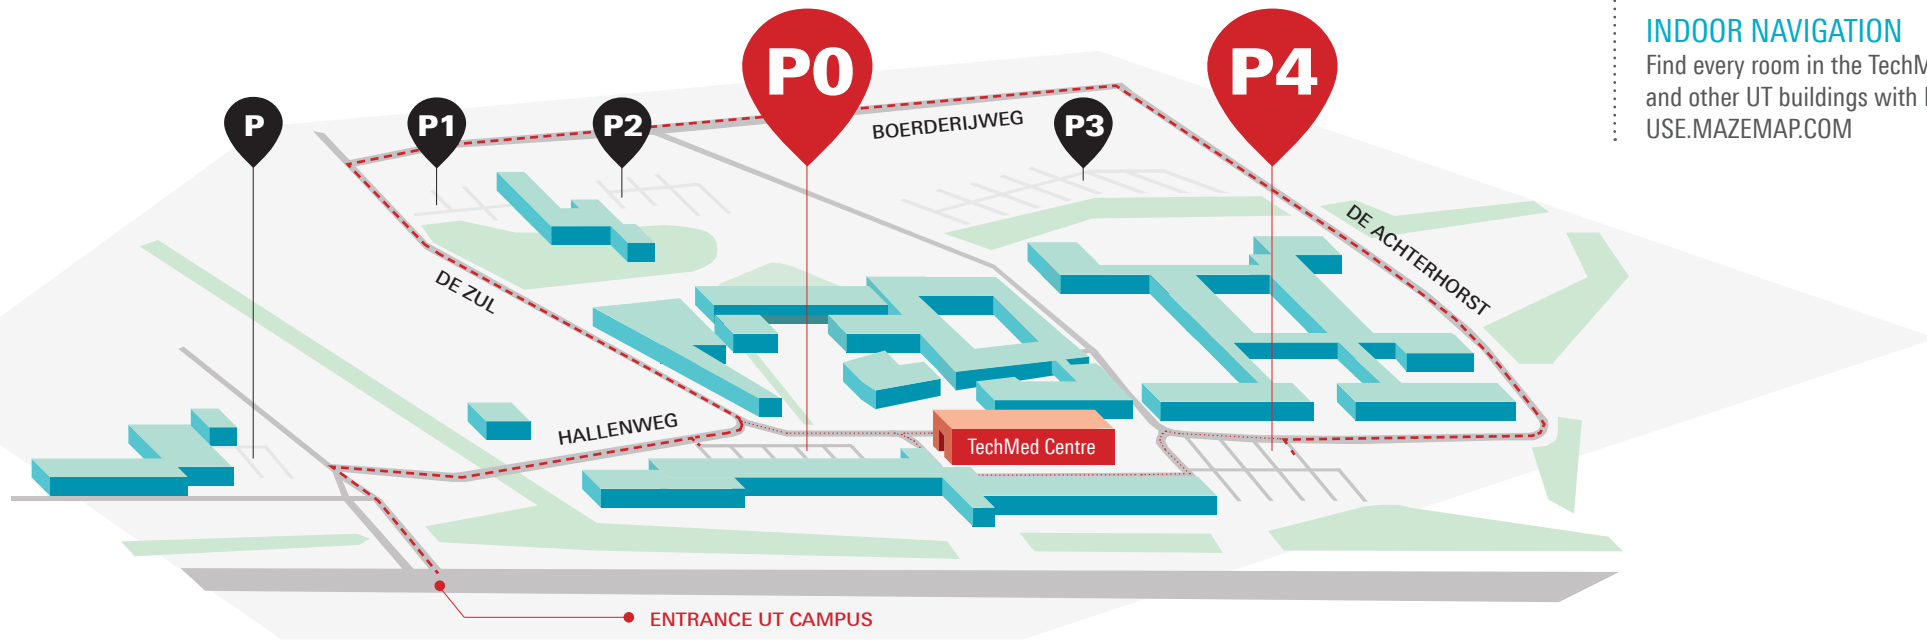

TECHMED CENTRE

NAVIGATE AROUND CAMPUS
Find your way around campus with the Campus App.
[UTWENTE.NL/CAMPUSAPP](https://utwente.nl/campusapp)

INDOOR NAVIGATION
Find every room in the TechMed Centre and other UT buildings with MazeMap.
[USE.MAZEMAP.COM](https://use.mazemap.com)

ON FOOT, BY BIKE OR BY CAR

Navigate to Drienerlolaan 5, Enschede to arrive at the entrance to the campus. If you do not have a navigation system, please visit [UTWENTE.NL/ROUTE](https://utwente.nl/route) for more information.

From Enschede railway station take either bus 1 to Universiteit or bus 8 or 9 to Hengelo (buses pass the University).

From Enschede Kennispark railway station take bus 1 to Universiteit.

ROUTE TO THE TECHMED CENTRE

After arriving on campus, take the first right-hand turn and follow the road for approximately 300 meters. You will see the TechMed Centre in front of you on the O&O square.

If you arrive by car, you can park at P0, immediately on your right-hand side, or at P4 by following the route on the map below.