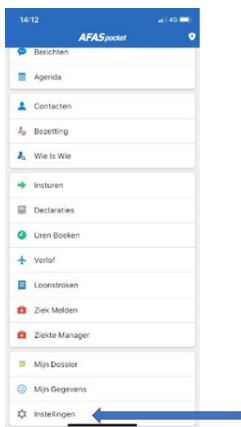

English version

You want to use the AFAS Pocket App. To install and activate the app, you need to perform the following actions:

1. Download the AFAS Pocket app

You can download the app from Google Play or the Apple App Store and install it on your smartphone or tablet.

2. Launch and activate the app

Open the app and scan the QR code below or use the key **ESFM8H** to activate the app. You will receive an activation code at your **UT e-mail address** that you must enter to activate the app.

If you have any (technical) questions about the app, send an email to Functioneelbeheer-hr@utwente.nl and you will be contacted as quickly as possible.

3. Set the app to English?

You can switch to English in the AFAS Pocket app. Please take the following steps in the menu:

Step 1: Choose 'Instellingen'

If you want to work in English?
Choose Instellingen

Step 2: Choose 'Taal'

Choose Taal

Step 3: Menu is set-up in English

And the menu is in English

Nederlandse versie

Je wilt gebruik maken van de AFAS Pocket App. Om de app te installeren en te activeren moet je de volgende handelingen verrichten: