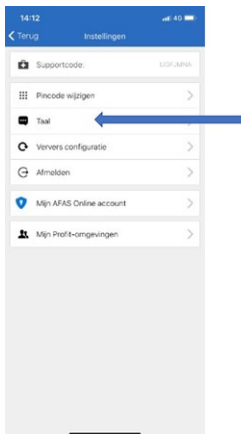

2. Launch and activate the app

Open the app and scan the QR code below or use the key **ESFM8H** to activate the app. You will receive an activation code at your **UT e-mail address** that you must enter to activate the app.

If you have any (technical) questions about the app, send an email to Functioneelbeheer-hr@utwente.nl and you will be contacted as quickly as possible.

3. Set the app to English?

You can switch to English in the AFAS Pocket app. Please take the following steps in the menu:

Step 1: Choose 'Instellingen'

If you want to work in English?
Choose Instellingen

Step 2: Choose 'Taal'

Choose Taal

Step 3: Menu is set-up in English

And the menu is in English

Nederlandse versie

Je wilt gebruik maken van de AFAS Pocket App. Om de app te installeren en te activeren moet je de volgende handelingen verrichten: