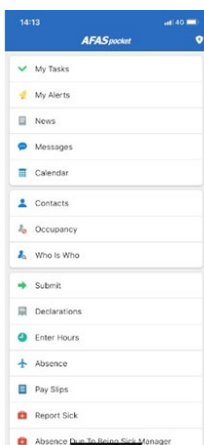

2. Launch and activate the app

Open the app and scan the QR code below or use the key **ESFM8H** to activate the app. You will receive an activation code at your **UT e-mail address** that you must enter to activate the app.

If you have any (technical) questions about the app, send an email to Functioneelbeheer-hr@utwente.nl and you will be contacted as quickly as possible.

3. Set the app to English?

You can switch to English in the AFAS Pocket app. Please take the following steps in the menu:

Step 1: Choose 'Instellingen'

If you want to work in English?
Choose Instellingen

Step 2: Choose 'Taal'

Choose Taal

Step 3: Menu is set-up in English

And the menu is in English

Nederlandse versie

Je wilt gebruik maken van de AFAS Pocket App. Om de app te installeren en te activeren moet je de volgende handelingen verrichten:

1. Download de AFAS Pocket app

Je downloadt de app vanuit Google Play of de Apple App Store en installeert deze op je smartphone of tablet.

2. Start en activeer de app

Open de app en scan de onderstaande QR-code of gebruik de sleutel **ESFM8H** om de app te activeren. Je ontvangt een activatiecode op je UT-mailadres die je moet invoeren om de app te activeren.