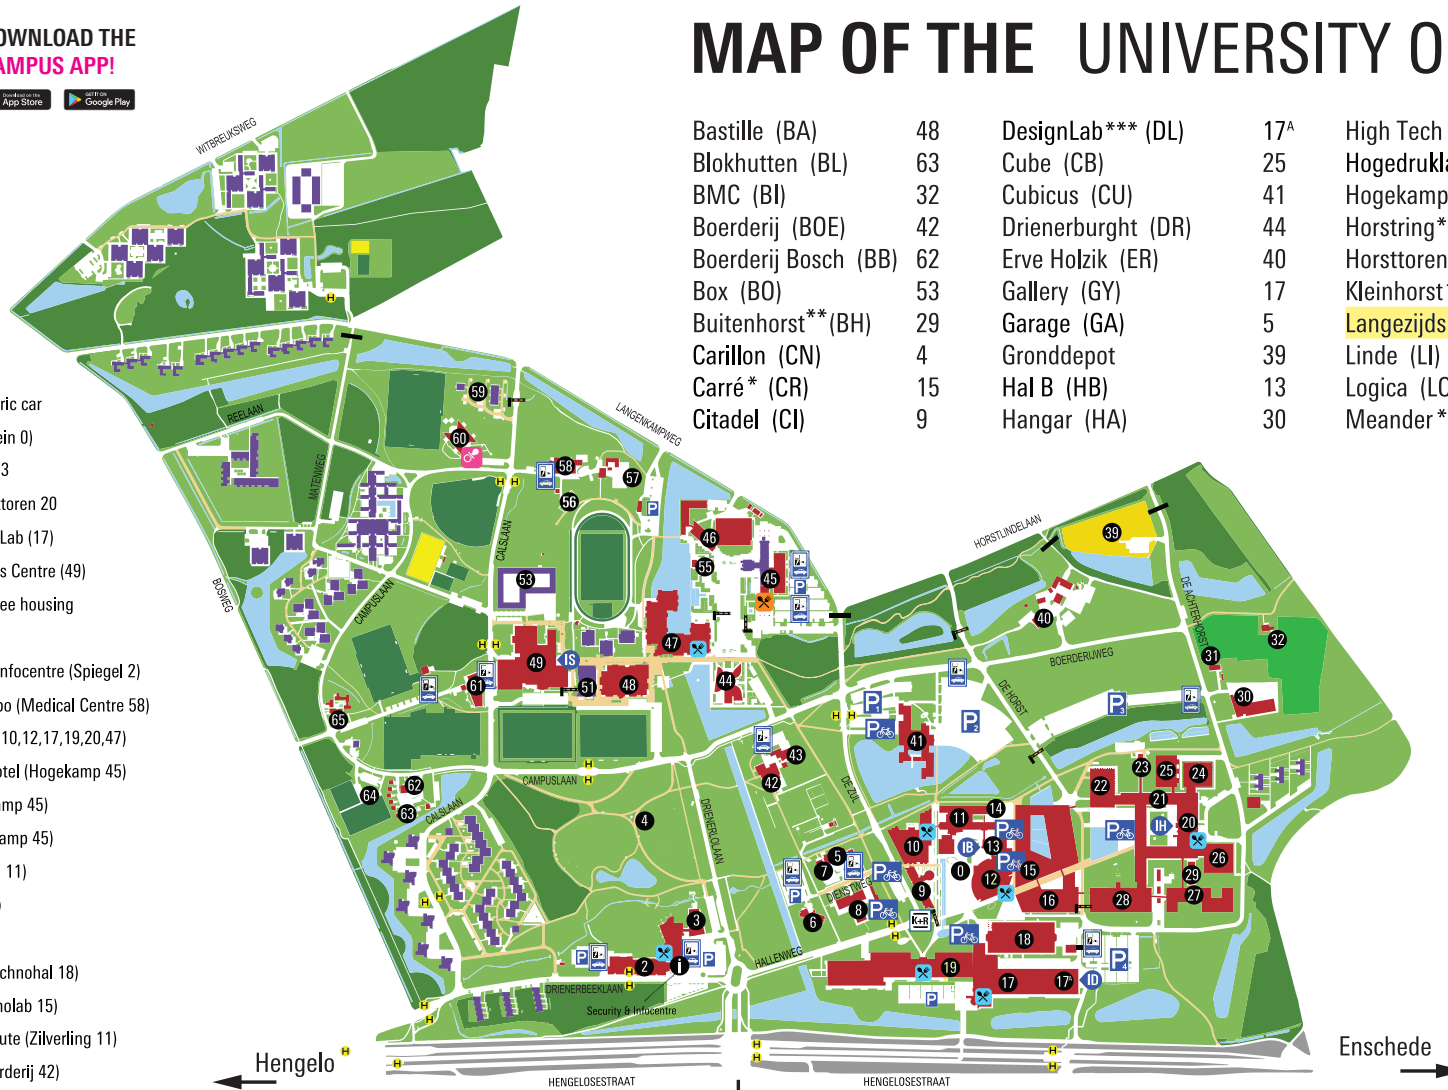

# MAP OF THE UNIVERSITY OF TWENTE

- Parking
- Bike park
- Barrier
- Closed road
- Charging point electric car
- Kiss & Ride (O&O plein 0)
- \*Entrance via Hal-B 13
- \*\*Entrance via Horststoren 20
- \*\*\*Entrance DesignLab (17)
- \*\*\*\*Entrance Sports Centre (49)
- Student and Employee housing
- Bus stop
- Campus Security & infocentre (Spiegel 2)
- Dentist / Doctor /Arbo (Medical Centre 58)
- Canteen (Building 2, 10, 12, 17, 19, 20, 47)
- Restaurant U Parkhotel (Hogekamp 45)
- U Parkhotel (Hogekamp 45)
- Campus 053 (Hogekamp 45)
- Starbucks (Zilverling 11)
- Subway (Bastille 48)
- Daycare (Vlinder 60)
- Techmed Centre (Technohal 18)
- MESA+ Intitute (Nanolab 15)
- Digital Society Institute (Zilverling 11)
- Contact Centre (Boerderij 42)

Hengelo ← HENGELOSESTRAAT HENGELOSESTRAAT → Enschede

Station Enschede Kennispark