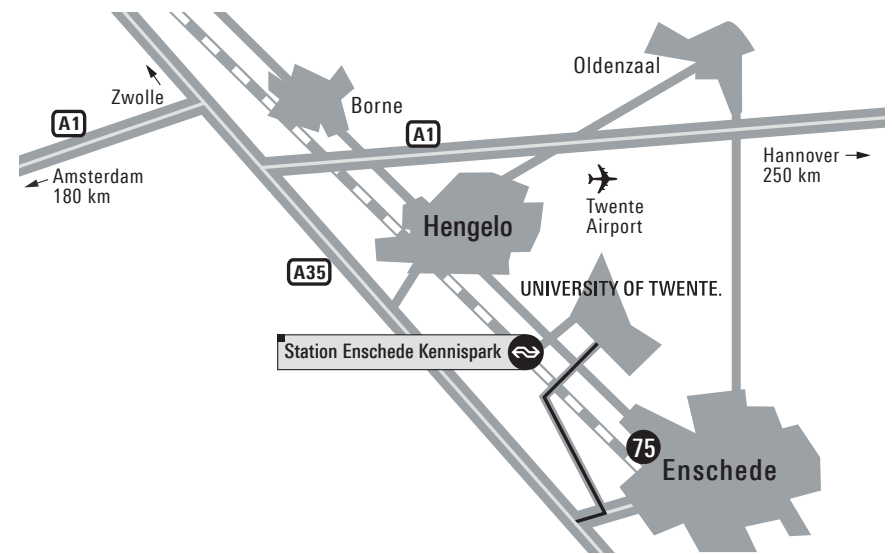

Destination	Building number
INSTITUTES	
Digital Society Institute	11
MESA+ Institute	15, 16
Technical Medical Centre	15
SERVICE DEPARTMENTS AND FACILITIES	
Acasa (student housing)	58
Admission Office	47
Bicycle workshop 'De 2 ^e Versnelling'	53
Campus Company (reservations & events)	47
Central Student Administration (CSA)	47
Centre for Educational Support (CES)	47
Children's day care centre 'Vlinder' (Catalpa)	60
Culture centre, Vrijhof	47
Delivery	5
DesignLab	17
Exam Hall (Therm)	69
Executive Board (CvB)	3
Campus & Facility Management (CFM)	6
Faculty Club	42
Finance (FIN)	2
General Affairs (AZ)	2
General Practitioner & Dentist	58
Hair Dresser (De Barreboks)	51
High Tech Factory	46
Hotel Drienerburgh	44
Hotel Logica	65
Human Resources (HR)	2
ICT-Servicedesk	9
Destination	Building number
Kennispark Twente (via parking Hengelosestraat)	17
Library, IT & Archive (LISA)	47

Visiting Address
 University of Twente
 Drienerlolaan 5
 7522 NB Enschede

ITC
 Hengelosestraat 99
 7514 AE Enschede

Postal address
 University of Twente
 Postbus 217
 7500 AE Enschede

Route to the campus / University of Twente?

BY CAR

From the A1 motorway, take the A35 motorway in the direction of Enschede
 Take exit 26: **Enschede - West / Universiteit**
 Follow the signs 'Universiteit'

BY TRAIN / BUS

From Enschede railway station: line number 1 in the direction of 'Universiteit Twente'
 line number 8 in the direction of Hengelo-Noord
 line number 9 in the direction of Hengelo
 From Enschede Kennispark railway station: line number 1 in the direction of 'Universiteit Twente'
 From Hengelo railway station: line number 9 in the direction of Enschede
 line number 15 in the direction of 'Universiteit Twente'
 line number 16 in the direction of 'Universiteit Twente'

For more information, please visit www.9292.nl

Route to faculty ITC 75

Follow the route to the **University**
 After the roundabout, turn right (follow 'Centrum')
 After 3 km, you will find the ITC building at your right-hand side