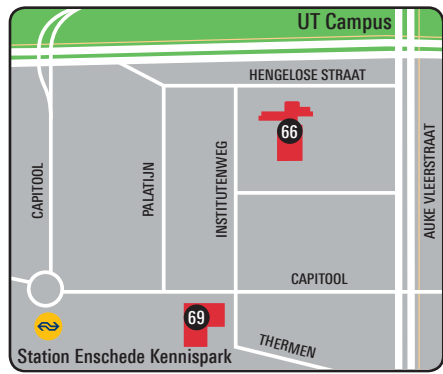

Hengelo
Station Kennispark
66 BTC
Hengelosestraat 705
69 Therm
Capitoel 40a
Watersportcomplex
A 35
ITC 75
Enschede

UNIVERSITY OF TWENTE.