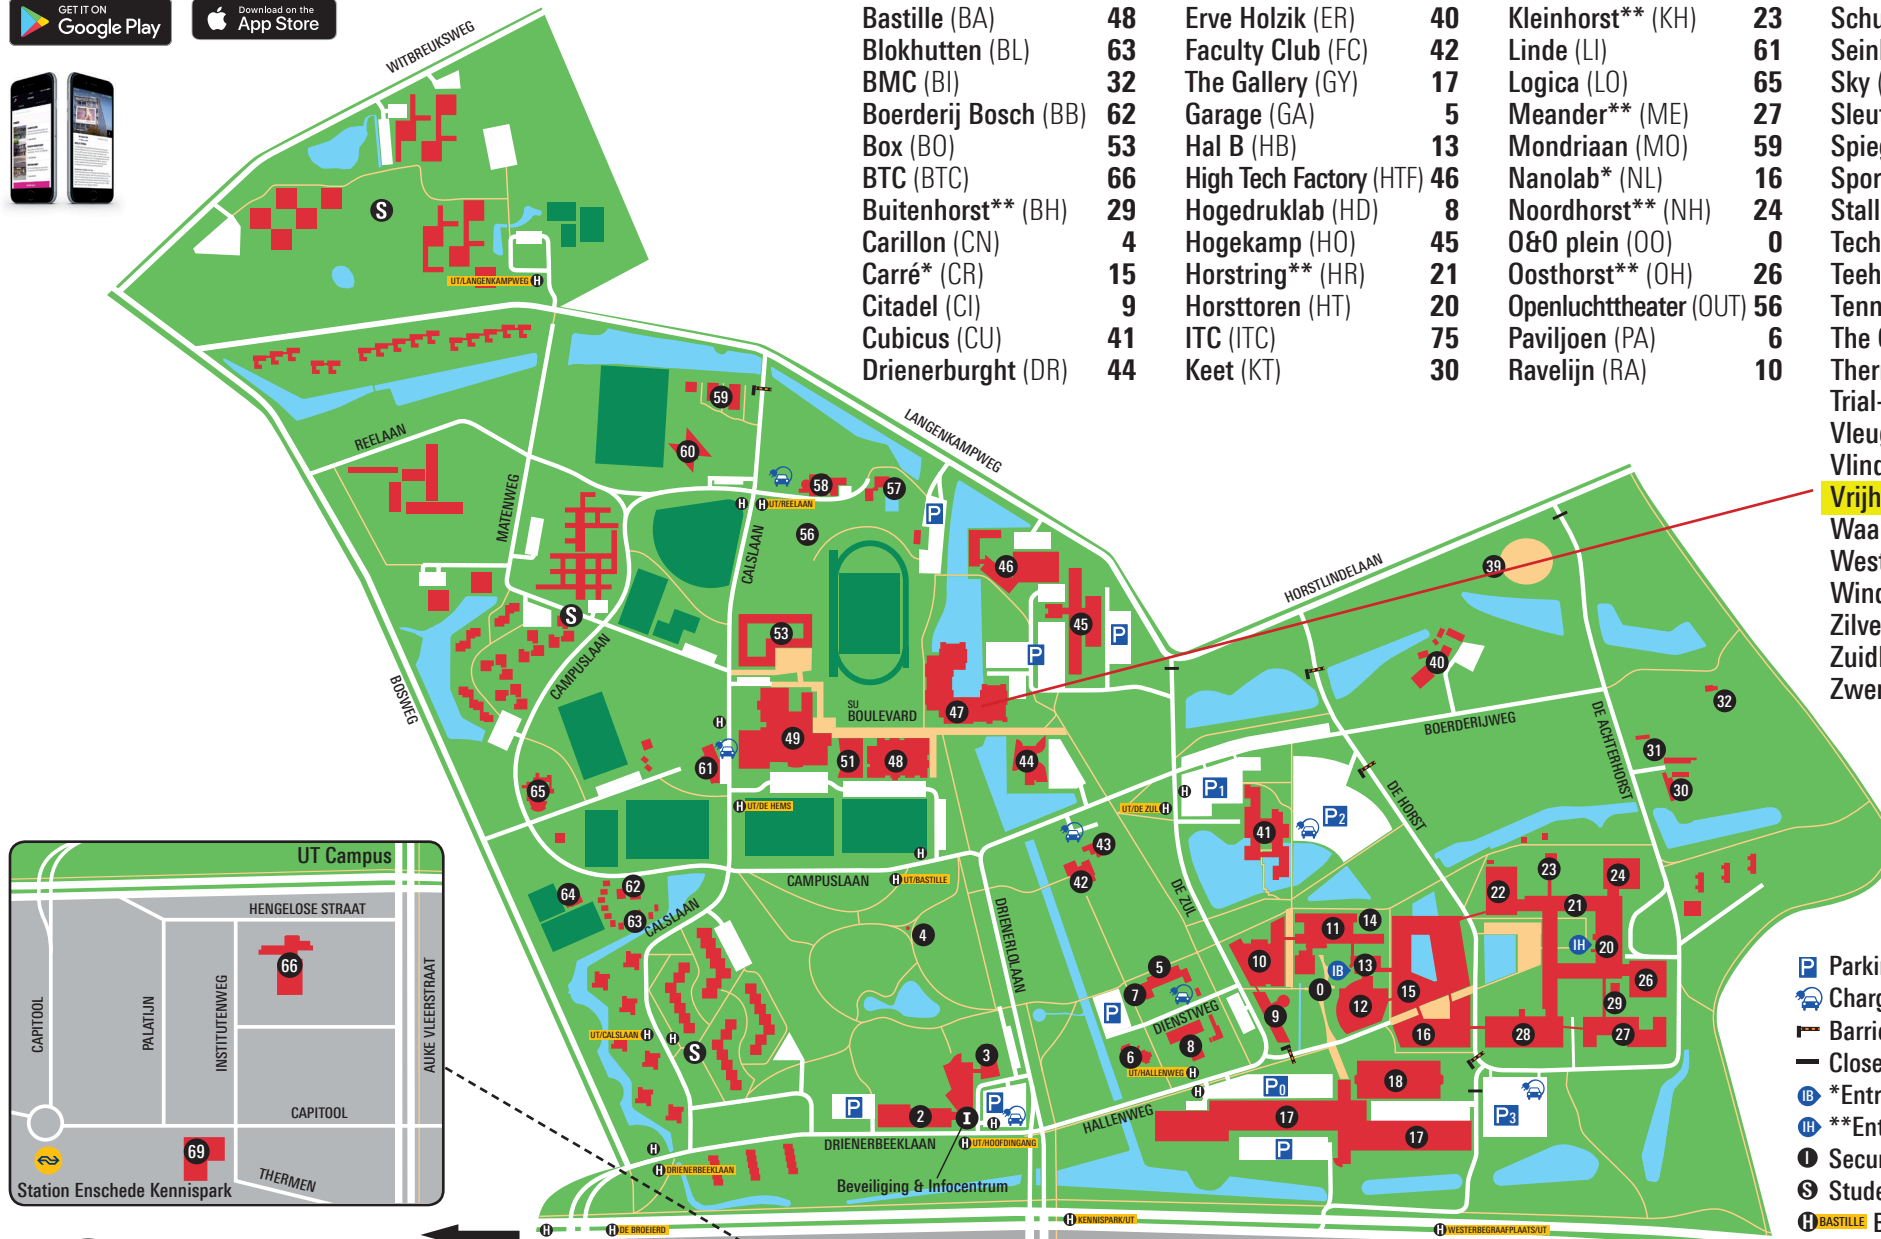

This map is downloadable at [www.utwente.nl/campusmap](http://www.utwente.nl/campusmap)

For a 3d-version see [maps.utwente.nl](http://maps.utwente.nl)

OR DOWNLOAD THE **CAMPUS APP!**

# MAP OF THE UNIVERSITY OF TWENTE

Bastille (BA)	48	Erve Holzik (ER)	40	Kleinhorst** (KH)	23	Schuur (SR)	43
Blokhutten (BL)	63	Faculty Club (FC)	42	Linde (LI)	61	Seinhuis (SH)	7
BMC (BI)	32	The Gallery (GY)	17	Logica (LO)	65	Sky (SK)	51
Boerderij Bosch (BB)	62	Garage (GA)	5	Meander** (ME)	27	Sleutel (SL)	58
Box (BO)	53	Hal B (HB)	13	Mondriaan (MO)	59	Spiegel (SP)	2
BTC (BTC)	66	High Tech Factory (HTF)	46	Nanolab* (NL)	16	Sportcentrum (SC)	49
Buitenhorst** (BH)	29	Hogedruklab (HD)	8	Noordhorst** (NH)	24	Stall (ST)	63
Carillon (CN)	4	Hogekamp (HO)	45	O&O plein (OO)	0	Technohal (TL)	18
Carre* (CR)	15	Horstring** (HR)	21	Oosthorst** (OH)	26	Teehuis (TH)	14
Citadel (CI)	9	Horsttoren (HT)	20	Openluchttheater (OUT)	56	Tennispark (TP)	64
Cubicus (CU)	41	ITC (ITC)	75	Paviljoen (PA)	6	The Gallery (GY)	17
Drienerburght (DR)	44	Keet (KT)	30	Ravelijn (RA)	10	Therm (TM)	69
						Trial-terrein (TT)	39
						Vleugel (VL)	3
						Vlinder (VI)	60
						<b>Vrijhof (VR)</b>	47
						Waaier* (WA)	12
						Westhorst** (WH)	22
						Windpark (WP)	31
						Zilverling (ZI)	11
						Zuidhorst** (ZH)	28
						Zwembad (ZW)	57

- Parking
- Charging point electric car
- Barrier
- Closed road
- \*Entrance via Hal B
- \*\*Entrance via Horsttoren
- Security service office
- Student housing
- BASTILLE** Bus stop

Hengelo  
 Station Kennispark  
**66** BTC  
 Hengelosestraat 705  
**69** Therm  
 Capitoel 40a  
 Watersportcomplex  
 A 35  
 ITC 75  
 Enschede

#### Route to faculty ITC 75

Follow the route to the **University**  
 After the roundabout, turn right (follow 'Centrum')  
 After 3 km, you will find the ITC building at your right-hand side