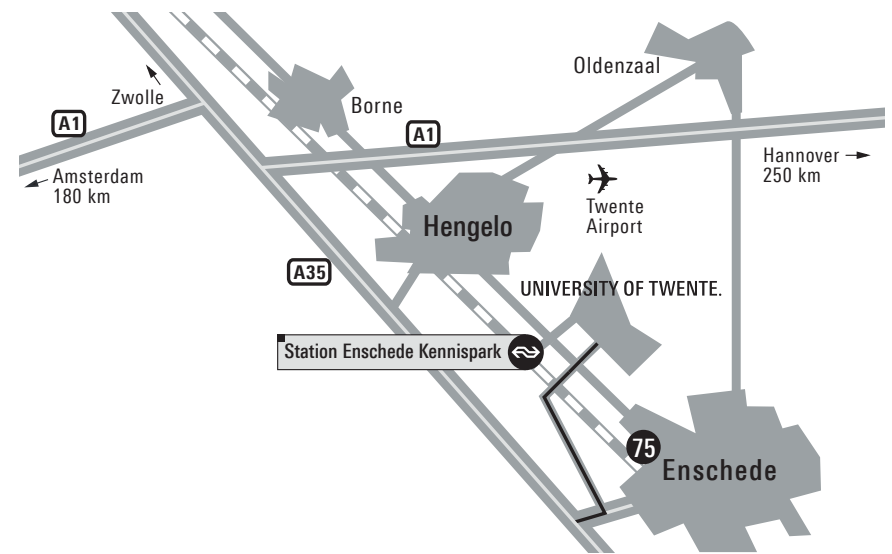

Destination	Building number
INSTITUTES	
Digital Society Institute	11
MESA+ Institute	15, 16
Technical Medical Centre	15
SERVICE DEPARTMENTS AND FACILITIES	
Acasa (student housing)	58
Admission Office	47
Bicycle workshop 'De 2^e Versnelling'	53
Campus Company (reservations & events)	47
Central Student Administration (CSA)	47
Centre for Educational Support (CES)	47
Children's day care centre 'Vlinder' (Catalpa)	60
Culture centre, Vrijhof	47
Delivery	5
DesignLab	17
Exam Hall (Therm)	69
Executive Board (CvB)	3
Campus & Facility Management (CFM)	6
Faculty Club	42
Finance (FIN)	2
General Affairs (AZ)	2
General Practitioner & Dentist	58
Hair Dresser (De Barreboks)	51
High Tech Factory	46
Hotel Drienerburgh	44
Hotel Logica	65
Human Resources (HR)	2
ICT-Servicedesk	9
Destination	Building number
Kennispark Twente (via parking Hengelosestraat)	17
Library, IT & Archive (LISA)	47

Visiting Address
University of Twente
Drienerlolaan 5
7522 NB Enschede

ITC
Hengelosestraat 99
7514 AE Enschede

Postal address
University of Twente
Postbus 217
7500 AE Enschede

Route to the campus / University of Twente?

BY CAR

From the A1 motorway, take the A35 motorway in the direction of **Enschede**
Take exit 26: **Enschede - West / Universiteit**
Follow the signs 'Universiteit'

BY TRAIN / BUS

From **Enschede** railway station: line number 1 in the direction of 'Universiteit Twente'
line number 8 in the direction of Hengelo-Noord
line number 9 in the direction of Hengelo

From **Enschede Kennispark** railway station: line number 1 in the direction of 'Universiteit Twente'

From **Hengelo** railway station: line number 9 in the direction of Enschede
line number 15 in the direction of 'Universiteit Twente'
line number 16 in the direction of 'Universiteit Twente'

For more information, please visit www.9292.nl

Route to faculty ITC 75

Follow the route to the **University**
After the roundabout, turn right (follow 'Centrum')
After 3 km, you will find the ITC building at your right-hand side