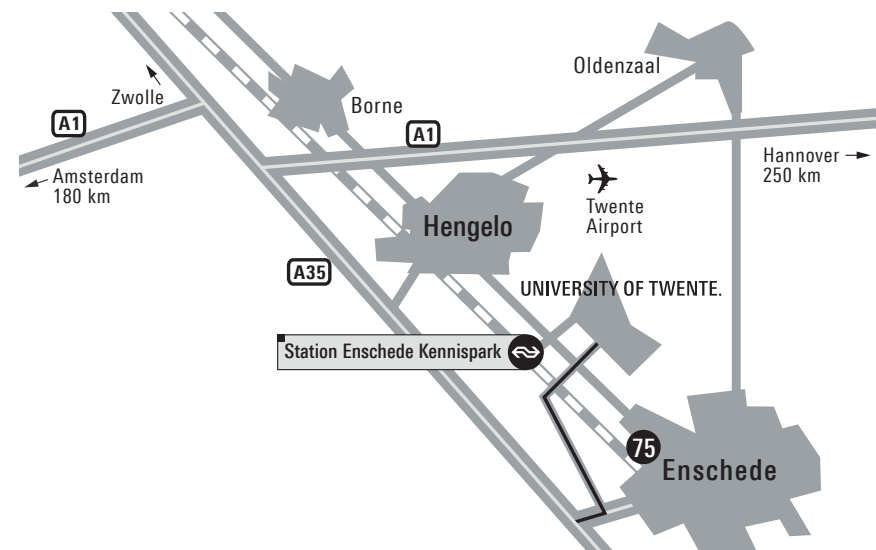

Mail room	5
Main Entrance	2, 3
Marketing & Communication Department (M&C)	2
Notebook Service Centre (NSC)	9
O&O square	0
Physiotherapy (Topvorm Twente)	49
PRE-U	48
Professional Learning & Development (PLD)	10
Restaurants	12, 42, 47
Science Shop (WeWi)	17
Security & Info Centre	2
Shops (COOP Supermarket)	51
Sports centre	49
Strategy & Policy (SP)	2
Student Counsellors, Counselling Service & Student Psychologists	47
Student Restaurant (Mensa)	12
Student Services & International Office	47
Student Union	48
Studium Generale (SG)	47
Study Information Office (SI)	2
Swimming Pool	49, 57
UT Language Centre (UTLC)	47
Theatercafé Vrijhof	47
Twente Graduate School (TGS)	10
Unionshop	48
UT-Nieuws	47
UT Athletic Track	47
Vestingbar	48
Xerox Service Center	13

Visiting Address

University of Twente
Drienerlolaan 5
7522 NB Enschede

ITC
Hengelosestraat 99
7514 AE Enschede

Postal address

University of Twente
Postbus 217
7500 AE Enschede

Route to the campus / University of Twente?

BY CAR

From the A1 motorway, take the A35 motorway in the direction of **Enschede**
Take exit 26: **Enschede - West / Universiteit**
Follow the signs 'Universiteit'

BY TRAIN / BUS

From **Enschede** railway station: line number 1 in the direction of 'Universiteit Twente'
line number 8 in the direction of Hengelo-Noord
line number 9 in the direction of Hengelo

From **Enschede Kennispark** railway station: line number 1 in the direction of 'Universiteit Twente'

From **Hengelo** railway station: line number 9 in the direction of Enschede
line number 15 in the direction of 'Universiteit Twente'
line number 16 in the direction of 'Universiteit Twente'

For more information, please visit www.9292.nl

Route to faculty ITC 75

Follow the route to the **University**
After the roundabout, turn right (follow 'Centrum')
After 3 km, you will find the ITC building at your right-hand side