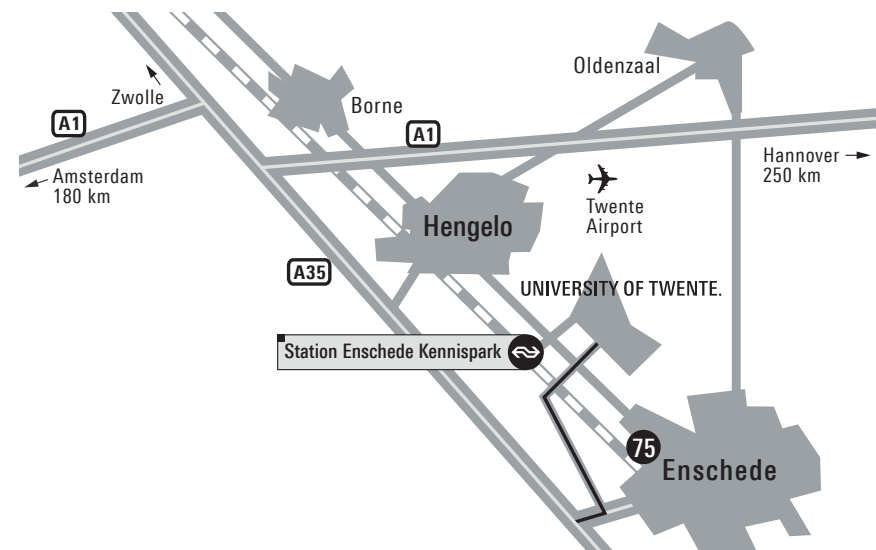

Destination	Building number
Kennispark Twente (via parking Hengelosestraat)	17
Library, IT & Archive (LISA)	47

Visiting Address
University of Twente
Drienerlolaan 5
7522 NB Enschede

ITC
Hengelosestraat 99
7514 AE Enschede

Postal address
University of Twente
Postbus 217
7500 AE Enschede

Route to the campus / University of Twente?

BY CAR

From the A1 motorway, take the A35 motorway in the direction of **Enschede**
Take exit 26: **Enschede - West / Universiteit**
Follow the signs 'Universiteit'

BY TRAIN / BUS

From **Enschede** railway station: line number 1 in the direction of 'Universiteit Twente'
line number 8 in the direction of Hengelo-Noord
line number 9 in the direction of Hengelo

From **Enschede Kennispark** railway station: line number 1 in the direction of 'Universiteit Twente'

From **Hengelo** railway station: line number 9 in the direction of Enschede
line number 15 in the direction of 'Universiteit Twente'
line number 16 in the direction of 'Universiteit Twente'

For more information, please visit www.9292.nl

Route to faculty ITC **75**

Follow the route to the **University**
After the roundabout, turn right (follow 'Centrum')
After 3 km, you will find the ITC building at your right-hand side