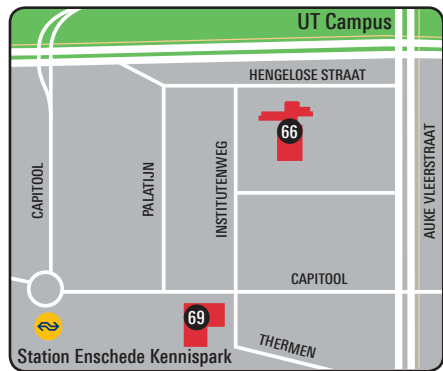

This map is downloadable at www.utwente.nl/campusmap

For a 3d-version see maps.utwente.nl

OR DOWNLOAD THE **CAMPUS APP!**

MAP OF THE UNIVERSITY OF TWENTE

Bastille (BA)	48	Erve Holzik (ER)	40	Kleinhorst** (KH)	23	Schuur (SR)	43
Blokhutten (BL)	63	Faculty Club (FC)	42	Linde (LI)	61	Seinhuis (SH)	7
BMC (BI)	32	The Gallery (GY)	17	Logica (LO)	65	Sky (SK)	51
Boerderij Bosch (BB)	62	Garage (GA)	5	Meander** (ME)	27	Sleutel (SL)	58
Box (BO)	53	Hal B (HB)	13	Mondriaan (MO)	59	Spiegel (SP)	2
BTC (BTC)	66	High Tech Factory (HTF)	46	Nanolab* (NL)	16	Sportcentrum (SC)	49
Buitenhorst** (BH)	29	Hogedruklab (HD)	8	Noordhorst** (NH)	24	Stall (ST)	63
Carillon (CN)	4	Hogekamp (HO)	45	O&O plein (OO)	0	Technohal (TL)	18
Carre* (CR)	15	Horstring** (HR)	21	Oosthorst** (OH)	26	Teehuis (TH)	14
Citadel (CI)	9	Horsttoren (HT)	20	Openluchttheater (OUT)	56	Tennispark (TP)	64
Cubicus (CU)	41	ITC (ITC)	75	Paviljoen (PA)	6	The Gallery (GY)	17
Drienerburght (DR)	44	Keet (KT)	30	Ravelijn (RA)	10	Therm (TM)	69

Postal address
University of Twente
 Postbus 217
 7500 AE Enschede

Route to the campus / University of Twente?

BY CAR

From the A1 motorway, take the A35 motorway in the direction of **Enschede**
 Take exit 26: **Enschede - West / Universiteit**
 Follow the signs 'Universiteit'

From **Hengelo** railway station: line number 9 in the direction of Enschede
 line number 15 in the direction of 'Universiteit Twente'
 line number 16 in the direction of 'Universiteit Twente'

For more information, please visit www.9292.nl

Route to faculty ITC **75**

Follow the route to the **University**
 After the roundabout, turn right (follow 'Centrum')
 After 3 km, you will find the ITC building at your right-hand side