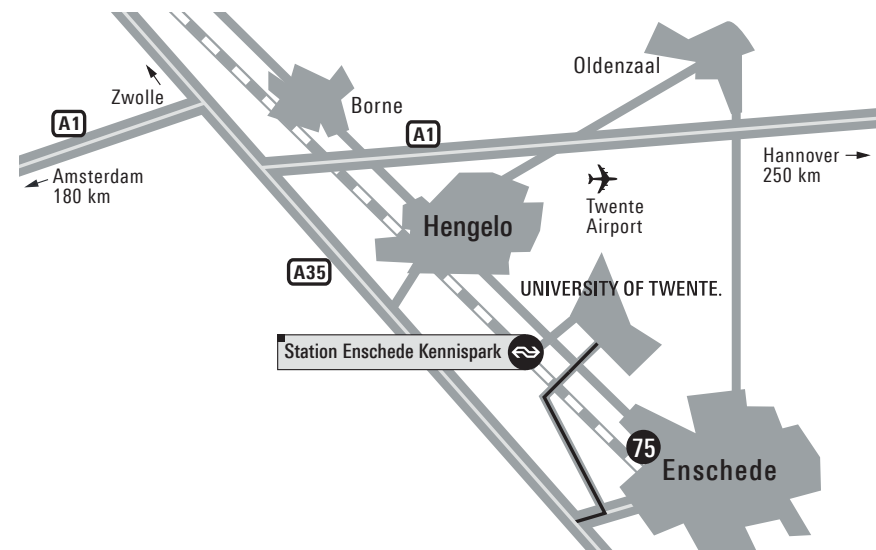

Mail room	5
Main Entrance	2, 3
Marketing & Communication Department (M&C)	2
Notebook Service Centre (NSC)	9
O&O square	0
Physiotherapy (Topvorm Twente)	49
PRE-U	48
Professional Learning & Development (PLD)	10
Restaurants	12, 42, 47
Science Shop (WeWi)	17
Security & Info Centre	2
Shops (COOP Supermarket)	51
Sports centre	49
Strategy & Policy (SP)	2
Student Counsellors, Counselling Service & Student Psychologists	47
Student Restaurant (Mensa)	12
Student Services & International Office	47
Student Union	48
Studium Generale (SG)	47
Study Information Office (SI)	2
Swimming Pool	49, 57
UT Language Centre (UTLC)	47
Theatercafé Vrijhof	47
Twente Graduate School (TGS)	10
Unionshop	48
UT-Nieuws	47
UT Athletic Track	47
Vestingbar	48
Xerox Service Center	13

Visiting Address

University of Twente
Drienerlolaan 5
7522 NB Enschede

ITC
Hengelosestraat 99
7514 AE Enschede

Postal address

University of Twente
Postbus 217
7500 AE Enschede

Route to the campus / University of Twente?

BY CAR

From the A1 motorway, take the A35 motorway in the direction of Enschede
Take exit 26: **Enschede - West / Universiteit**
Follow the signs 'Universiteit'

BY TRAIN / BUS

From Enschede railway station: line number 1 in the direction of 'Universiteit Twente'
line number 8 in the direction of Hengelo-Noord
line number 9 in the direction of Hengelo
From Enschede Kennispark railway station: line number 1 in the direction of 'Universiteit Twente'
From Hengelo railway station: line number 9 in the direction of Enschede
line number 15 in the direction of 'Universiteit Twente'
line number 16 in the direction of 'Universiteit Twente'

For more information, please visit www.9292.nl

Route to faculty ITC 75

Follow the route to the University
After the roundabout, turn right (follow 'Centrum')
After 3 km, you will find the ITC building at your right-hand side