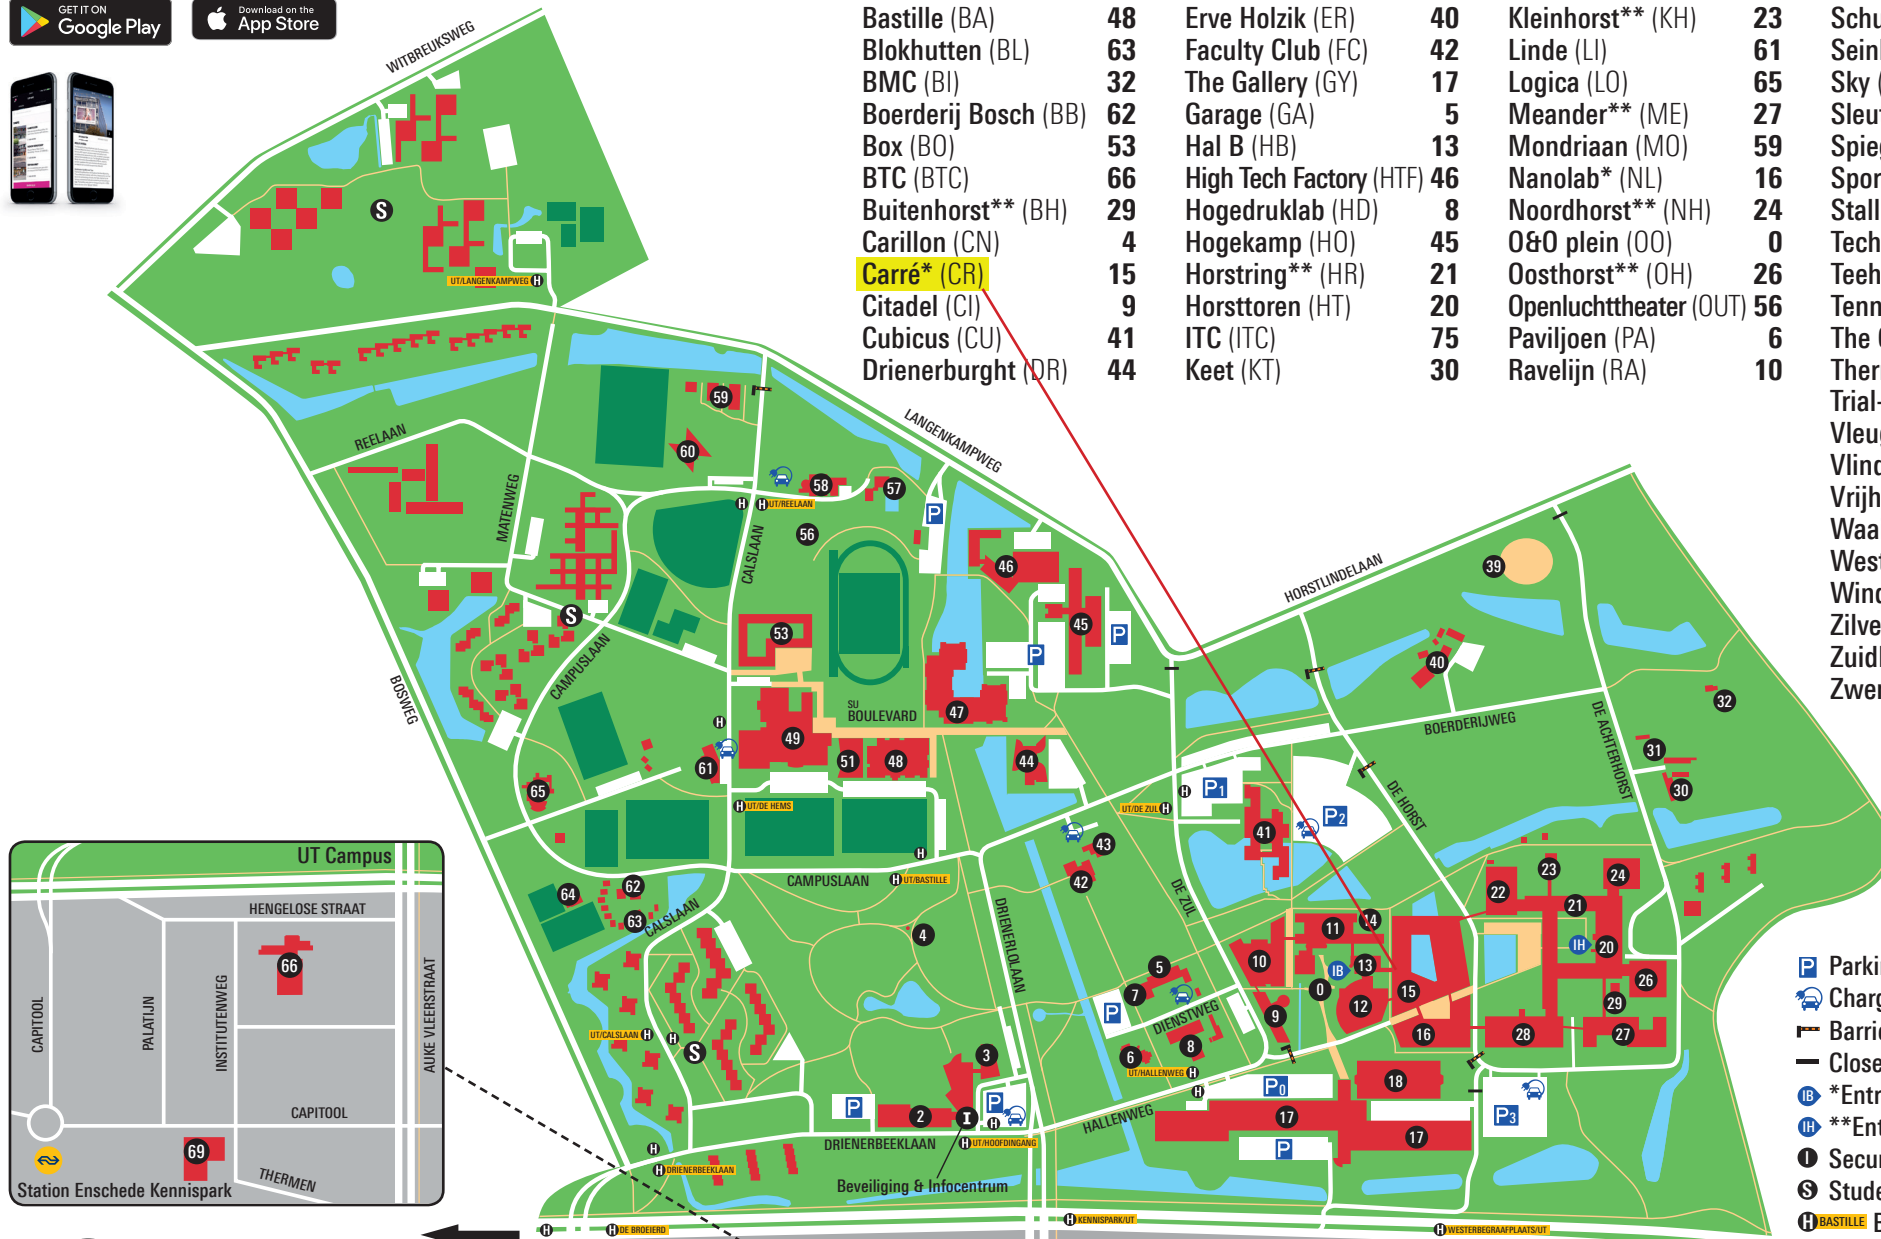

This map is downloadable at [www.utwente.nl/campusmap](http://www.utwente.nl/campusmap)

For a 3d-version see [maps.utwente.nl](http://maps.utwente.nl)

OR DOWNLOAD THE **CAMPUS APP!**

# MAP OF THE UNIVERSITY OF TWENTE

Bastille (BA)	48	Erve Holzik (ER)	40	Kleinhorst** (KH)	23	Schuur (SR)	43
Blokhutten (BL)	63	Faculty Club (FC)	42	Linde (LI)	61	Seinhuis (SH)	7
BMC (BI)	32	The Gallery (GY)	17	Logica (LO)	65	Sky (SK)	51
Boerderij Bosch (BB)	62	Garage (GA)	5	Meander** (ME)	27	Sleutel (SL)	58
Box (BO)	53	Hal B (HB)	13	Mondriaan (MO)	59	Spiegel (SP)	2
BTC (BTC)	66	High Tech Factory (HTF)	46	Nanolab* (NL)	16	Sportcentrum (SC)	49
Buitenhorst** (BH)	29	Hogedruklab (HD)	8	Noordhorst** (NH)	24	Stall (ST)	63
Carillon (CN)	4	Hogekamp (HO)	45	O&O plein (OO)	0	Technohal (TL)	18
Carre* (CR)	15	Horstring** (HR)	21	Oosthorst** (OH)	26	Teehuis (TH)	14
Citadel (CI)	9	Horsttoren (HT)	20	Openluchttheater (OUT)	56	Tennispark (TP)	64
Cubicus (CU)	41	ITC (ITC)	75	Paviljoen (PA)	6	The Gallery (GY)	17
Drienerburght (DR)	44	Keet (KT)	30	Ravelijn (RA)	10	Therm (TM)	69

- Parking
- Charging point electric car
- Barrier
- Closed road
- \*Entrance via Hal B
- \*\*Entrance via Horsttoren
- Security service office
- Student housing
- BASTILLE Bus stop

Hengelo    
 Station Kennispark    
 66 BTC Hengelosestraat 705    
 69 Therm Capitoel 40a    
 Watersportcomplex    
 A 35    
 ITC 75    
 Enschede

#### Route to faculty ITC 75

Follow the route to the University  
After the roundabout, turn right (follow 'Centrum')  
After 3 km, you will find the ITC building at your right-hand side