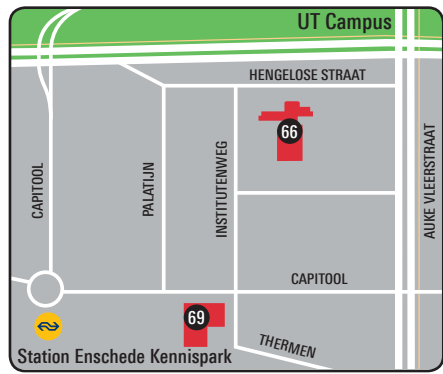

This map is downloadable at [www.utwente.nl/campusmap](http://www.utwente.nl/campusmap)

For a 3d-version see [maps.utwente.nl](http://maps.utwente.nl)

OR DOWNLOAD THE **CAMPUS APP!**

# MAP OF THE UNIVERSITY OF TWENTE

Bastille (BA)	48	Erve Holzik (ER)	40	Kleinhorst** (KH)	23	Schuur (SR)	43
Blokhutten (BL)	63	Faculty Club (FC)	42	Linde (LI)	61	Seinhuis (SH)	7
BMC (BI)	32	The Gallery (GY)	17	Logica (LO)	65	Sky (SK)	51
Boerderij Bosch (BB)	62	Garage (GA)	5	Meander** (ME)	27	Sleutel (SL)	58
Box (BO)	53	Hal B (HB)	13	Mondriaan (MO)	59	Spiegel (SP)	2
BTC (BTC)	66	High Tech Factory (HTF)	46	Nanolab* (NL)	16	Sportcentrum (SC)	49
Buitenhorst** (BH)	29	Hogedruklab (HD)	8	Noordhorst** (NH)	24	Stall (ST)	63
Carillon (CN)	4	Hogekamp (HO)	45	O&O plein (OO)	0	Technohal (TL)	18
Carre* (CR)	15	Horstring** (HR)	21	Oosthorst** (OH)	26	Teehuis (TH)	14
Citadel (CI)	9	Horsttoren (HT)	20	Openluchttheater (OUT)	56	Tennispark (TP)	64
Cubicus (CU)	41	ITC (ITC)	75	Paviljoen (PA)	6	The Gallery (GY)	17
Drienerburght (DR)	44	Keet (KT)	30	Ravelijn (RA)	10	Therm (TM)	69

##### BY CAR

From the A1 motorway, take the A35 motorway in the direction of Enschede  
Take exit 26: **Enschede - West / Universiteit**  
Follow the signs 'Universiteit'

#### Route to faculty ITC 75

Follow the route to the University  
After the roundabout, turn right (follow 'Centrum')  
After 3 km, you will find the ITC building at your right-hand side