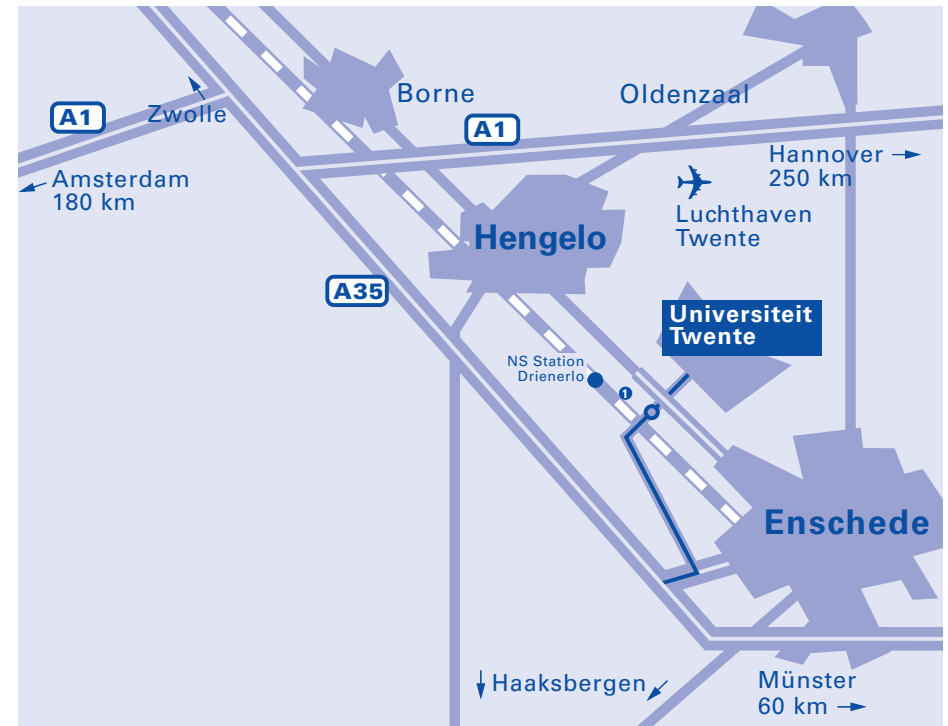

Remarks
1) Temporary location: north of the Bastille (48)
2) From autumn 2007 onwards: new location at the Calslaan (new development)

Other

ArtEZ AKI, the Enschede Academy of Visual Arts 18
Dutch Art Institute - ArtEZ Academy of Visual Arts Enschede 18
TSM Business School 68

How do you get to the University of Twente?

By car

From the A1 motorway, take the A35 motorway in the direction of Enschede. Take the exit 'Enschede – West / Universiteit' (exit no. 26). Follow the signs for 'Universiteit'

- ① Route description to 'Capitool 15' and 'Institutenweg 25' (School of Management and Governance):
  Follow the route to the University
  At the roundabout, turn left (third exit) into 'Capitool' street
  The 'Capitool 15' and the 'Institutenweg 25' building are situated at the end of this street, at your right-hand side (diagonally across from the railway station)

By train / bus

The University of Twente can be reached by bus from the railway stations in Hengelo, Enschede and Enschede Drienerlo; the services usually run every half hour.

From Enschede railway station:	line number 1 in the direction of 'Universiteit Twente'
	line number 9 in the direction of Hengelo
From Enschede Drienerlo railway station:	line number 1 in the direction of 'Universiteit Twente'
From Hengelo railway station:	line number 9 in the direction of Enschede
	line number 15 in the direction of 'Universiteit Twente'
	(Lines number 17, 18 and 19 also pass the University)

For more information, please call the information service number for Public Transport: 0900-9292