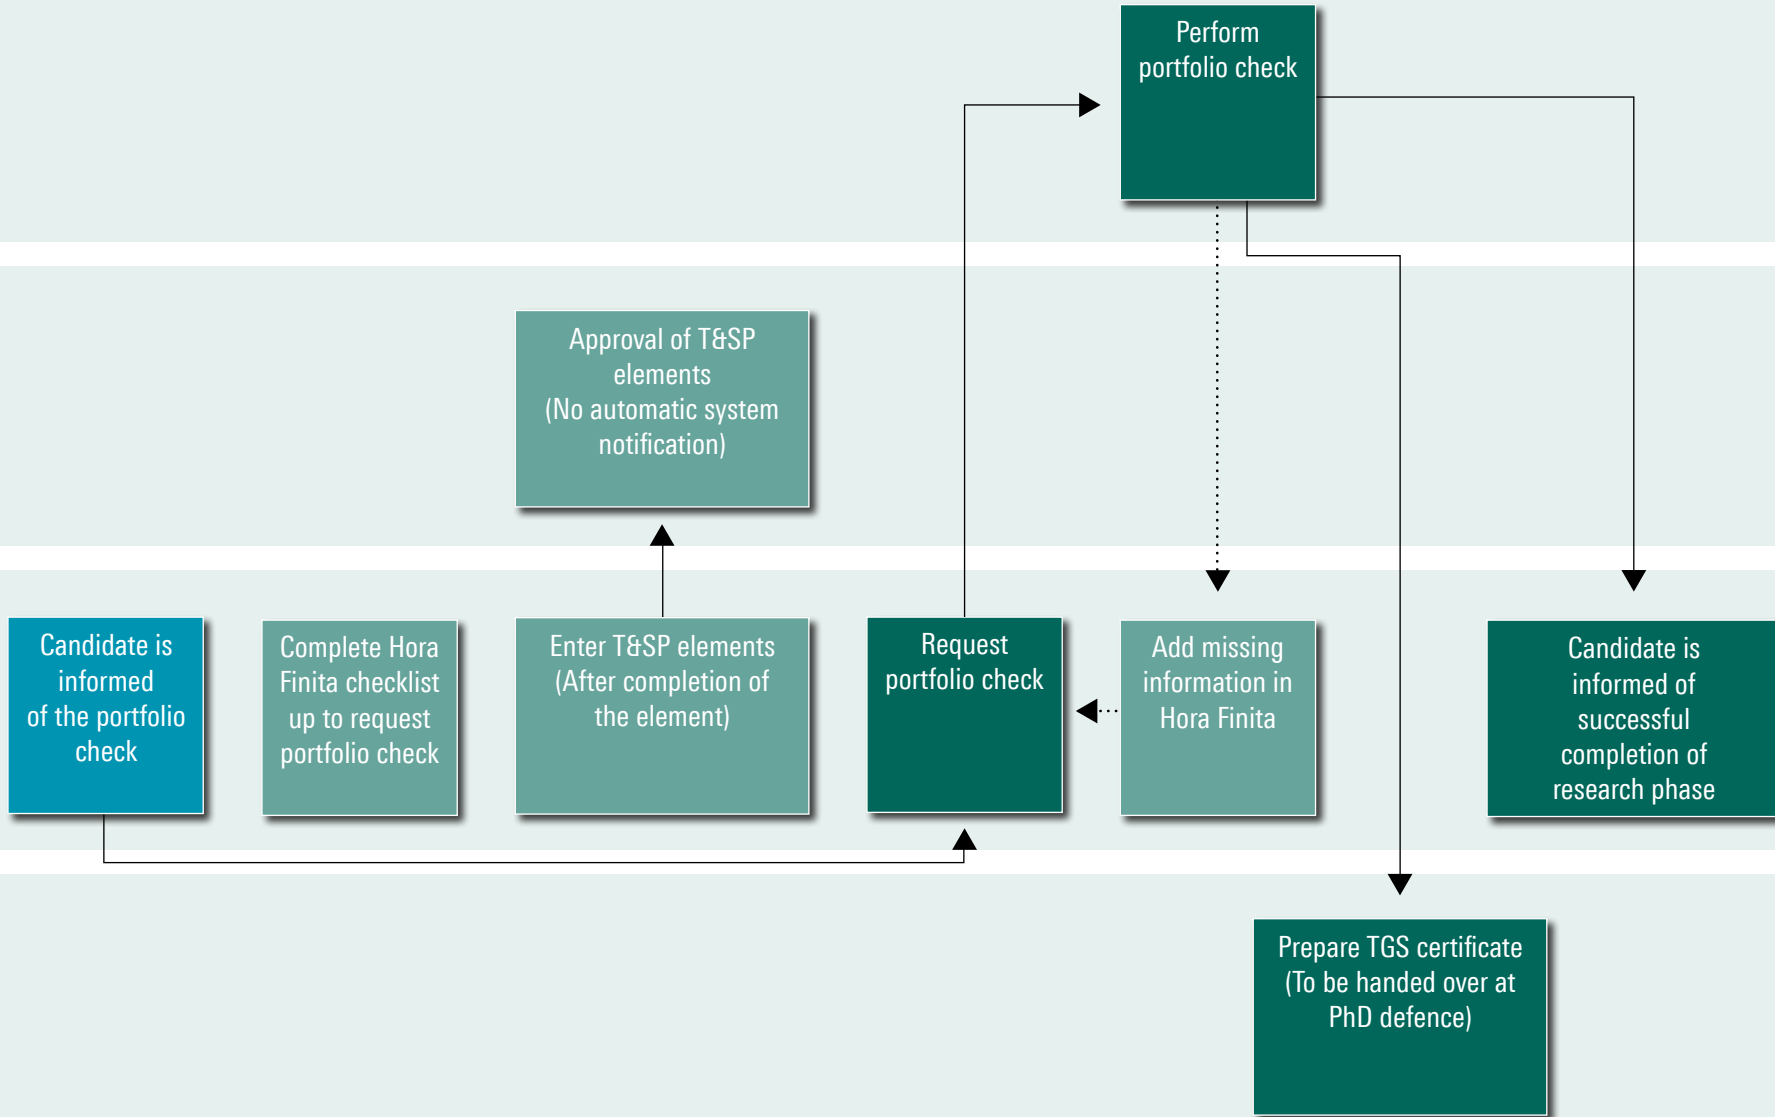

SUPERVISOR

CANDIDATE

HORA FINITA SUPPORT OFFICE

LEGEND