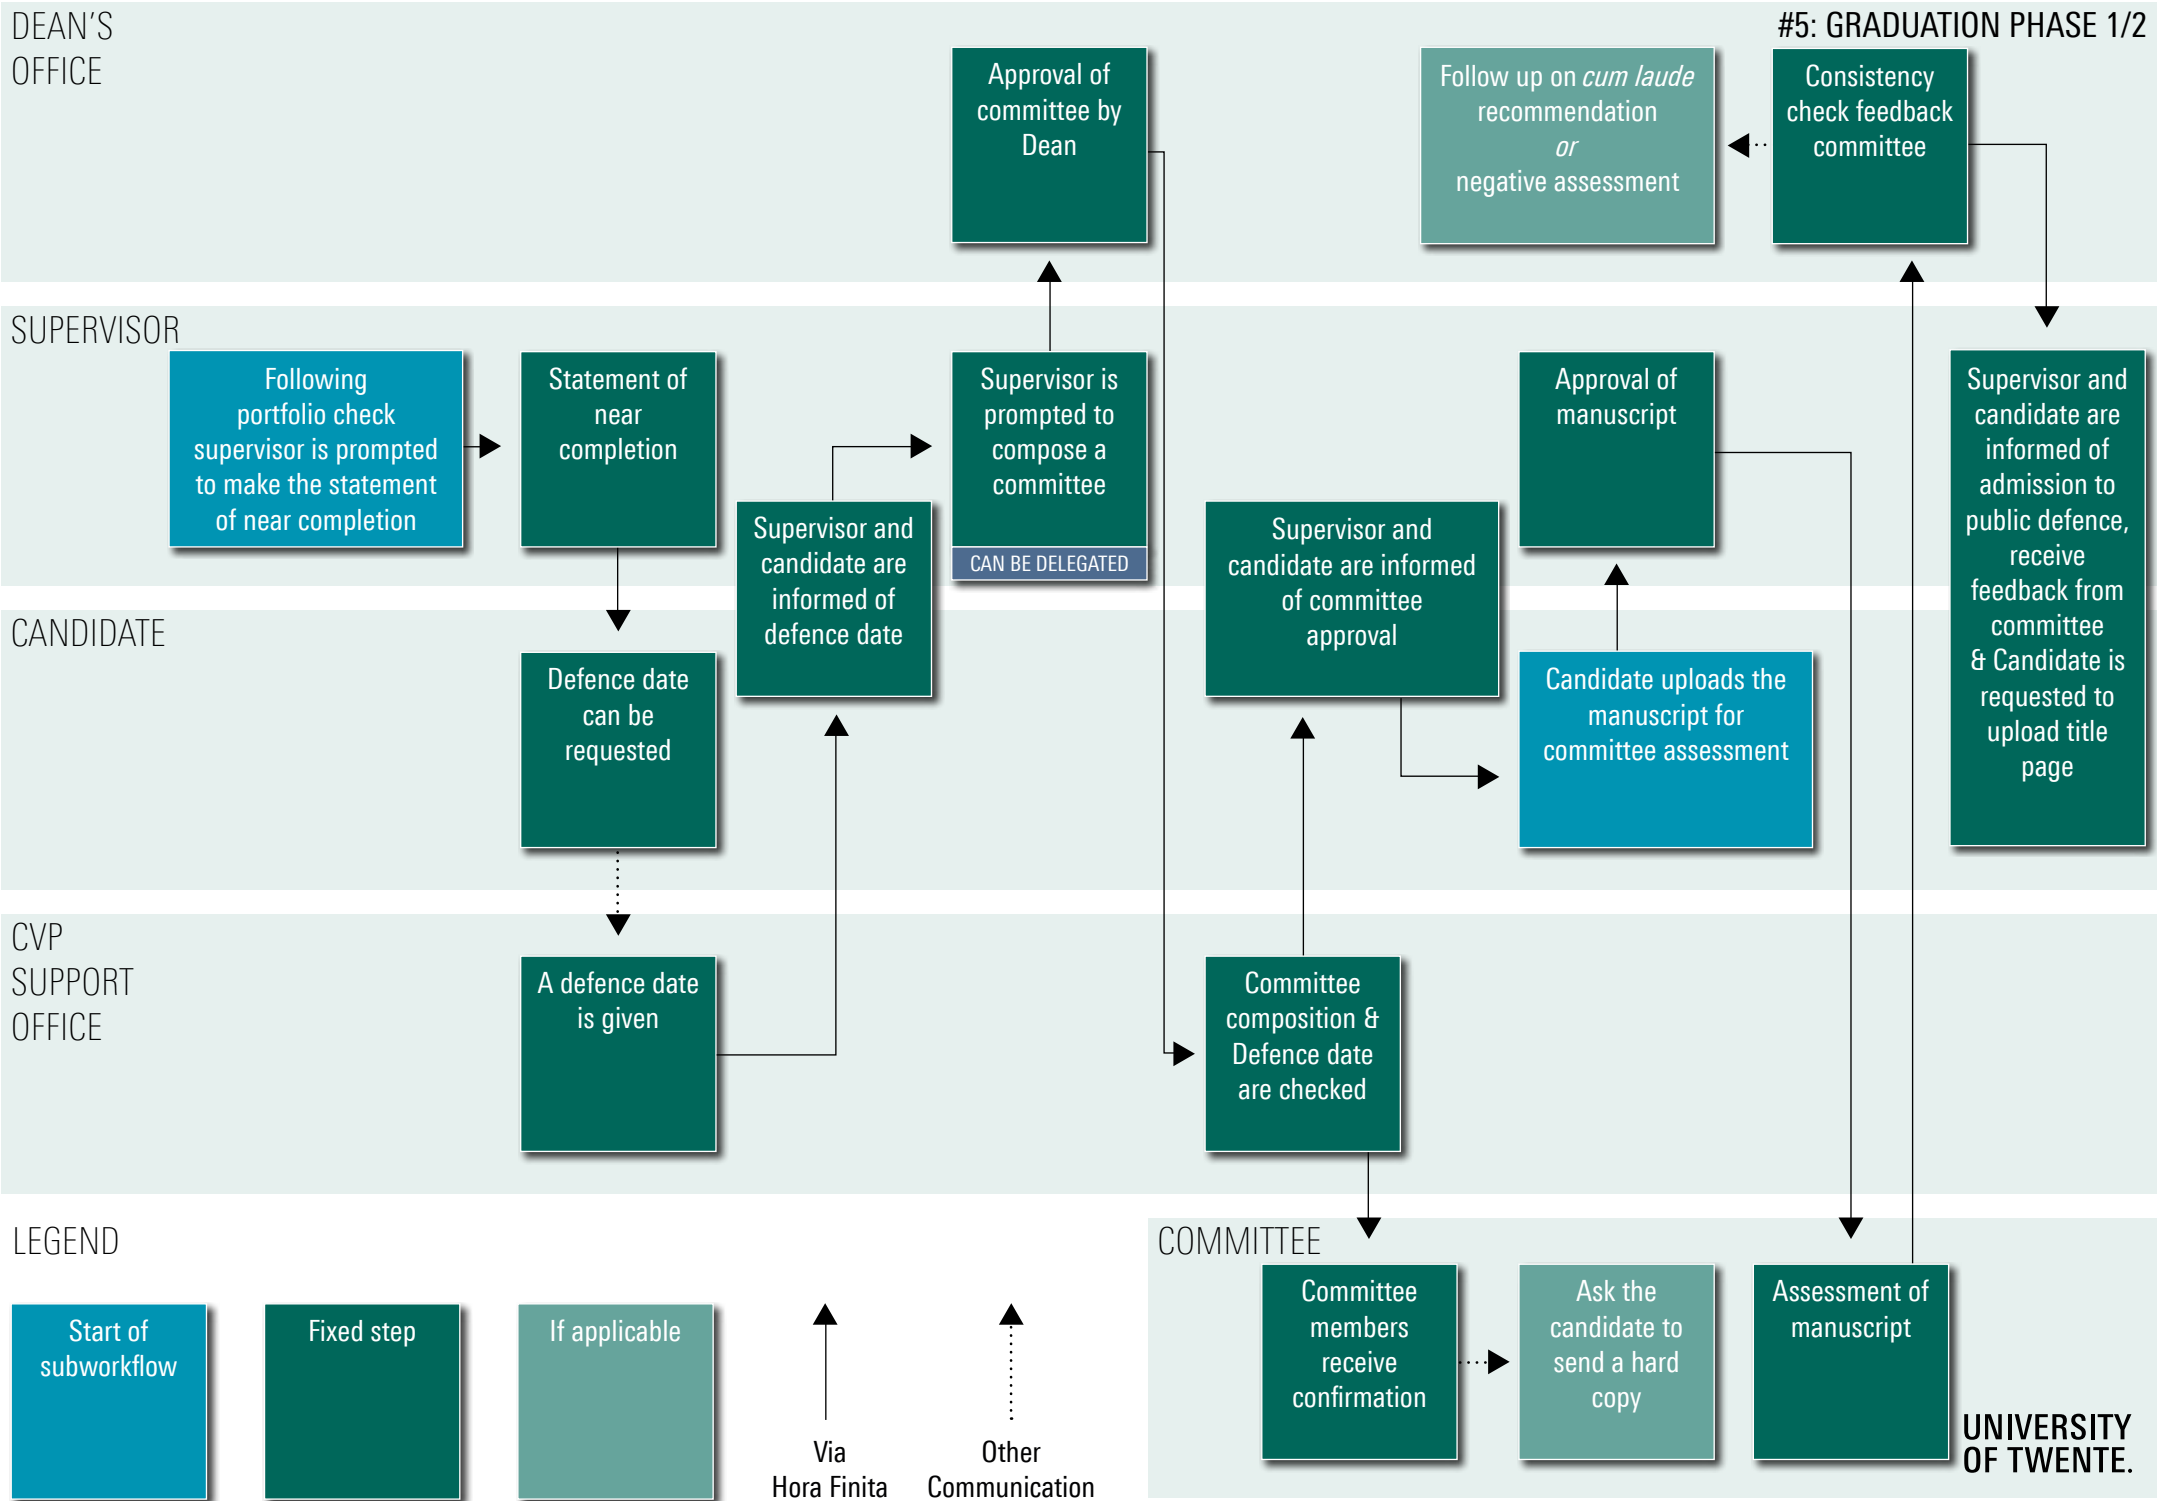

LEGEND

Start of subworkflow

Fixed step

If applicable

Via Hora Finita

Other Communication

ADMISSION OFFICE

Validate foreign diplomas

TGS APPROVAL

SUPERVISOR

CANDIDATE

HORA FINITA SUPPORT OFFICE

LEGEND

LEGEND

SUPERVISOR

CANDIDATE

HORA FINITA SUPPORT OFFICE

LEGEND

LEGEND

COMMITTEE

#6: GRADUATION PHASE 2/2

SUPERVISOR

CANDIDATE

CVP SUPPORT OFFICE