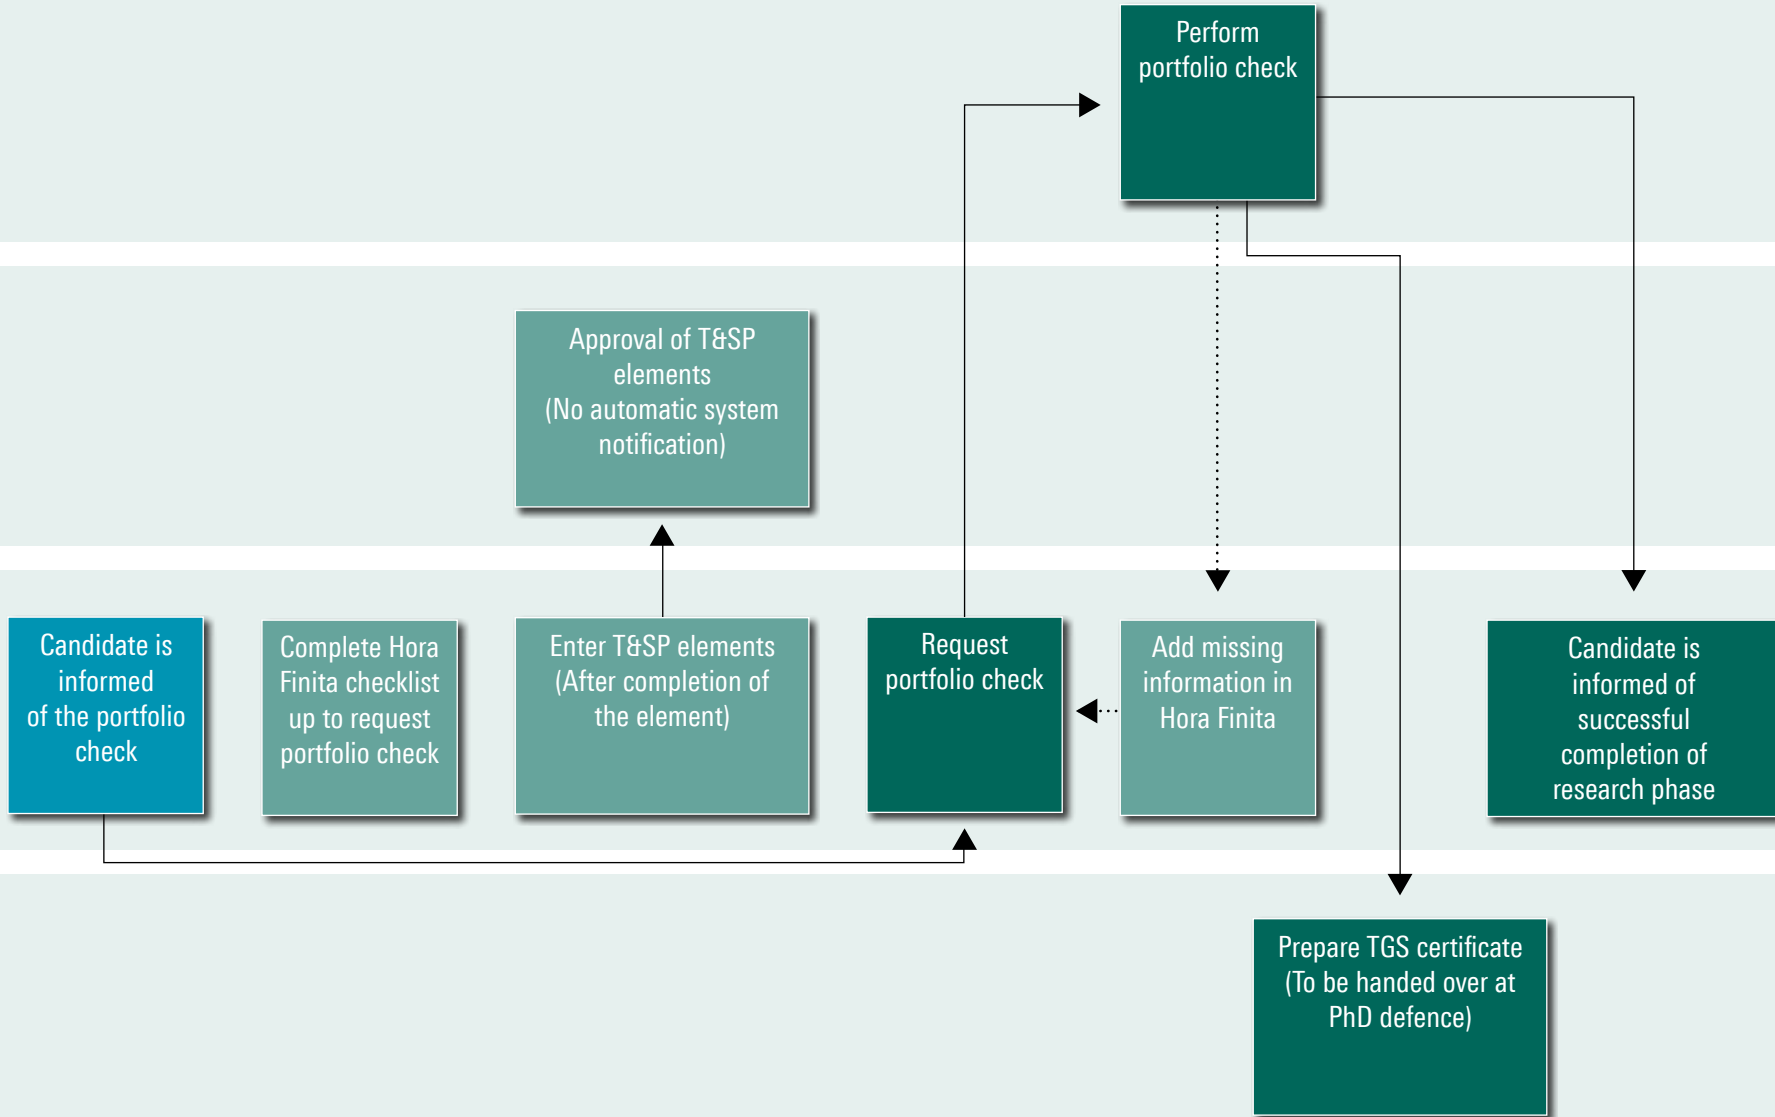

SUPERVISOR

CANDIDATE

HORA FINITA SUPPORT OFFICE

LEGEND