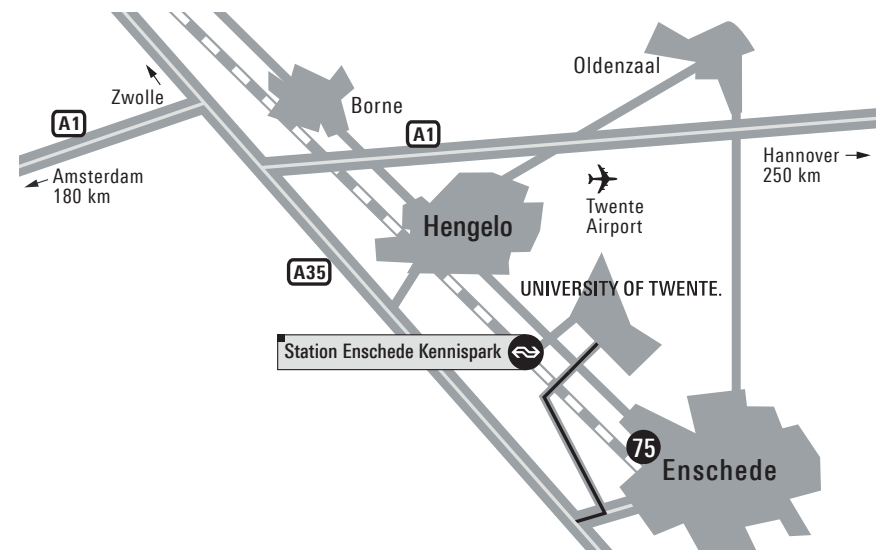

Destination	Building number	Building number
INSTITUTES		
Digital Society Institute	11	
MESA+ Institute	15, 16	
Technical Medical Centre	15	
SERVICE DEPARTMENTS AND FACILITIES		
Acasa (student housing)	58	5
Admission Office	47	2, 3
Bicycle workshop 'De 2^e Versnelling'	53	2
Campus Company (reservations & events)	47	9
Central Student Administration (CSA)	47	0
Centre for Educational Support (CES)	47	49
Children's day care centre 'Vlinder' (Catalpa)	60	48
Culture centre, Vrijhof	47	10
Delivery	5	12, 42, 47
DesignLab	17	17
Exam Hall (Therm)	69	2
Executive Board (CvB)	3	51
Campus & Facility Management (CFM)	6	49
Faculty Club	42	2
Finance (FIN)	2	51
General Affairs (AZ)	2	47
General Practitioner & Dentist	58	47
Hair Dresser (De Barreboks)	51	47
High Tech Factory	46	10
Hotel Drienerburgh	44	48
Hotel Logica	65	47
Human Resources (HR)	2	47
ICT-Servicedesk	9	47
Destination	Building number	
Kennispark Twente (via parking Hengelosestraat)	17	13
Library, IT & Archive (LISA)	47	

Visiting Address
University of Twente
Drienerlolaan 5
7522 NB Enschede

ITC
Hengelosestraat 99
7514 AE Enschede

Postal address
University of Twente
Postbus 217
7500 AE Enschede

Route to the campus / University of Twente?

BY CAR

From the A1 motorway, take the A35 motorway in the direction of **Enschede**
Take exit 26: **Enschede - West / Universiteit**
Follow the signs 'Universiteit'

BY TRAIN / BUS

From **Enschede** railway station: line number 1 in the direction of 'Universiteit Twente'
line number 8 in the direction of Hengelo-Noord
line number 9 in the direction of Hengelo

From **Enschede Kennispark** railway station: line number 1 in the direction of 'Universiteit Twente'

From **Hengelo** railway station: line number 9 in the direction of Enschede
line number 15 in the direction of 'Universiteit Twente'
line number 16 in the direction of 'Universiteit Twente'

For more information, please visit www.9292.nl

Route to faculty ITC 75

Follow the route to the **University**
After the roundabout, turn right (follow 'Centrum')
After 3 km, you will find the ITC building at your right-hand side