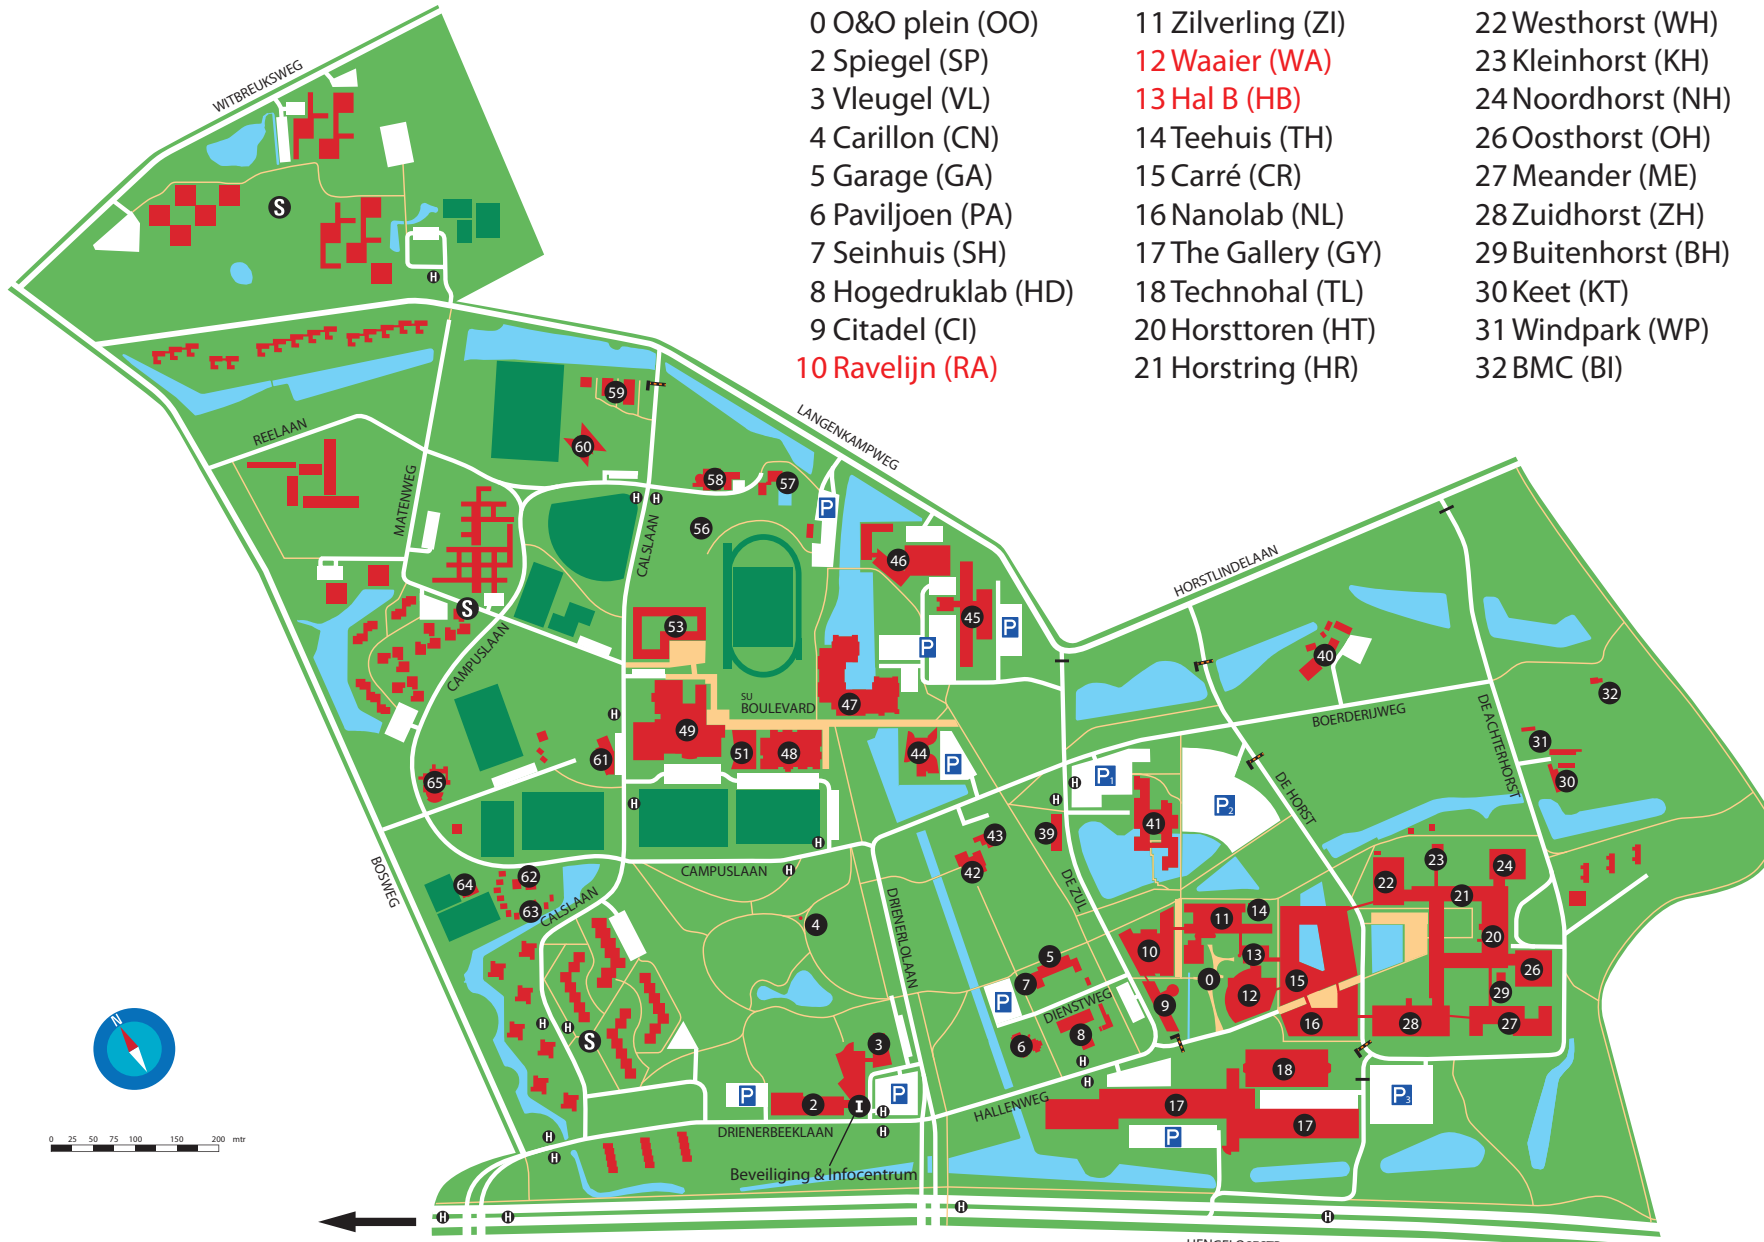

MAP OF THE UNIVERSITY OF TWENTE

- | | | | |
|--------------------|---------------------|---------------------|-----------------------------|
| 0 O&O plein (OO) | 11 Zilverling (ZI) | 22 Westhorst (WH) | 39 Chalet (CT) |
| 2 Spiegel (SP) | 12 Waaier (WA) | 23 Kleinhorst (KH) | 40 Erve Holzik (ER) |
| 3 Vleugel (VL) | 13 Hal B (HB) | 24 Noordhorst (NH) | 41 Cubicus (CU) |
| 4 Carillon (CN) | 14 Teehuis (TH) | 26 Oosthorst (OH) | 42 Faculty Club (FC) |
| 5 Garage (GA) | 15 Carré (CR) | 27 Meander (ME) | 43 Schuur (SR) |
| 6 Paviljoen (PA) | 16 Nanolab (NL) | 28 Zuidhorst (ZH) | 44 Drienerburght (DR) |
| 7 Seinhuis (SH) | 17 The Gallery (GY) | 29 Buitenhorst (BH) | 45 Hogekamp (HO) |
| 8 Hogedruklab (HD) | 18 Technohal (TL) | 30 Keet (KT) | 46 High Tech Factory (HTF) |
| 9 Citadel (CI) | 20 Horststoren (HT) | 31 Windpark (WP) | 47 Vrijhof (VR) |
| 10 Ravelijn (RA) | 21 Horstring (HR) | 32 BMC (BI) | 48 Bastille (BA) |
| | | | 49 Sportcentrum (SC) |
| | | | 51 Shopping centre/Sky (SK) |
| | | | 53 Box (BO) |
| | | | 56 Openluchttheater (OUT) |
| | | | 57 Zwembad (ZW) |
| | | | 58 Sleutel (SL) |
| | | | 59 Mondriaan (MO) |
| | | | 60 Vlinder (VI) |
| | | | 61 Linde (LI) |
| | | | 62 Boerderij Bosch (BB) |
| | | | 63 Stall (ST) |
| | | | 63 Blokhutten (BL) |
| | | | 64 Tennispark (TP) |
| | | | 65 Logica (LO) |
| | | | 66 BTC (BTC) |

- Security service office
- Student housing
- Bus stop
- Parking
- Barrier
- Closed road

This map is downloadable at www.utwente.nl/campusmap
For a 3d-version see maps.utwente.nl

Hengelo ←

Station Drienerlo

Watersportcomplex

A 35

I TC

Enschede

→