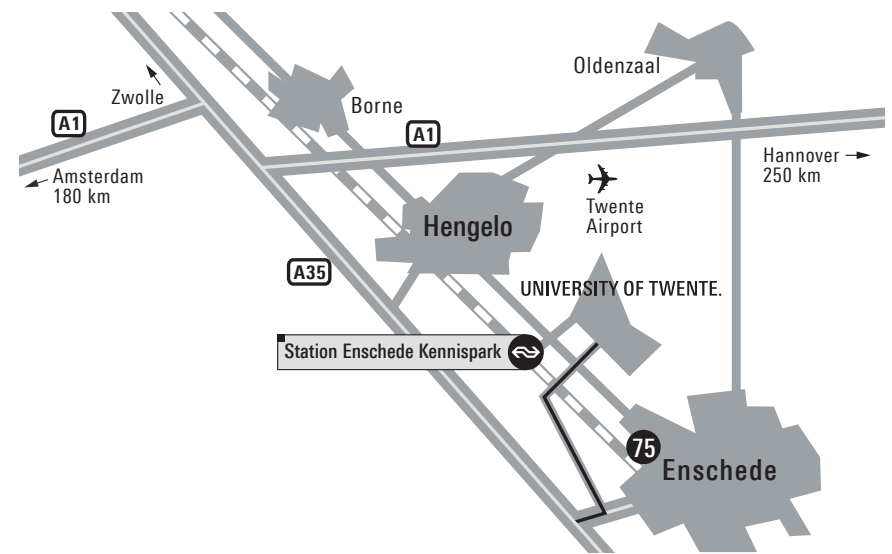

Destination	Building number	Destination	Building number
INSTITUTES		Novel-T (parking Hengelosestraat)	17
Digital Society Institute	11	O&O square	0
MESA+ Institute	15, 16	Physiotherapy (Topvorm Twente)	49
TechMed Centre	15	PRE-U	48
SERVICE DEPARTMENTS AND FACILITIES		Professional Learning & Development (PLD)	10
Admission Office	47	Restaurants	12, 45, 47
Bicycle workshop 'De Versnelling'	53	Science Shop (WeWi)	17
Campus & Facility Management (CFM)	6	Security & Info Centre	2
Centre for Educational Support (CES)	9, 47	Shops (COOP Supermarket)	51
Children's day care centre 'Vlinder' (Catalpa)	60	Sports centre	49
Culture centre, Vrijhof	47	Strategy & Policy (SP)	2
De Veste (student housing)	58	Student Counsellors, Councelling Service & Student Psychologists	47
Delivery	5	Student Restaurant (Mensa)	12
DesignLab (DL)	17	Student Services / Contact Centre	47
Exam Hall (Therm)	69	Student Union	48
Executive Board (EB)	3	Studium Generale (SG)	47
Faculty Club	42	Study Information Centre (SI)	2
Finance (FIN)	2	Swimming Pool	49, 57
General Affairs (GA)	2	Theatercafé Vrijhof	47
General Practitioner & Dentist	58	Twente Graduate School (TGS)	10
Hair Dresser (De Barreboks)	51	Unionshop	48
High Tech Factory	46	UToday	47
Human Resources (HR)	2	UT Athletic Track	47
ICT-Servicedesk	9	UT Language Centre (UTLC)	47
Library, ICT Services & Archive (LISA)	2, 9, 47	U Parkhotel & Restaurant	45
Logica	65	Vestingbar	48
Mail room	5	Xerox Service Center	13
Main Entrance	2, 3		
Marketing & Communication (MC)	2		
Notebook Service Centre (NSC)	9		

Visiting Address

University of Twente
Drienerlolaan 5
7522 NB Enschede

ITC
Hengelosestraat 99
7514 AE Enschede

Postal address

University of Twente
Postbus 217
7500 AE Enschede

Route to the campus / University of Twente?

BY CAR

From the A1 motorway, take the A35 motorway in the direction of Enschede
Take exit 26: **Enschede - West / Universiteit**
Follow the signs 'Universiteit'

BY TRAIN / BUS

From Enschede railway station: line number 1 in the direction of 'Universiteit Twente'
line number 8 in the direction of Hengelo-Noord
line number 9 in the direction of Hengelo
From Enschede Kennispark railway station: line number 1 in the direction of 'Universiteit Twente'
From Hengelo railway station: line number 9 in the direction of Enschede
line number 15 in the direction of 'Universiteit Twente'

For more information, please visit www.9292.nl

Route to faculty ITC 75

Follow the route to the University
After the roundabout, turn right (follow 'Centrum')
After 3 km, you will find the ITC building at your right-hand side