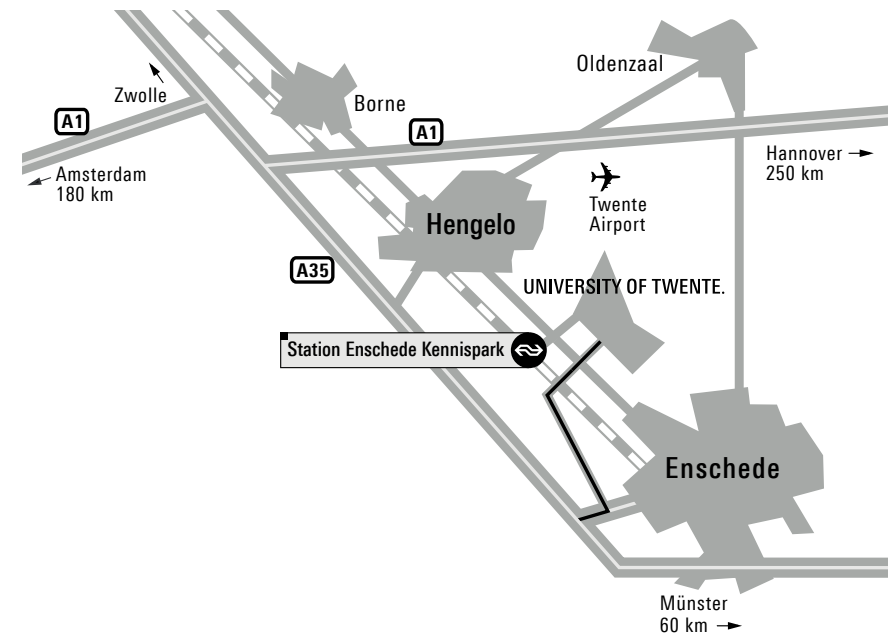

MAP OF THE UNIVERSITY OF TWENTE

- Parking
- Bike park
- Barrier
- Closed road
- Charging point electric car
- Kiss & Ride (O&O plein 0)
- *Entrance via Hal-B 13
- **Entrance via Horststoren 20
- ***Entrance DesignLab (17)
- ****Entrance Sports Centre (49)
- Student and Employee housing
- Bus stop
- Campus Security & infocentre (Spiegel 2)
- Dentist / Doctor /Arbo (Medical Centre 58)
- Canteen (Building 2, 10, 12, 17, 19, 20, 47)
- Restaurant U Parkhotel (Hogekamp 45)
- U Parkhotel (Hogekamp 45)
- Campus 053 (Hogekamp 45)
- Starbucks (Zilverling 11)
- Subway (Bastille 48)
- Daycare (Vlinder 60)
- Techmed Centre (Technohal 18)
- MESA+ Institute (Nanolab 15)
- Digital Society Institute (Zilverling 11)
- Contact Centre (Boerderij 42)

Hengelo ← HENGELOSESTRAAT HENGELOSESTRAAT → Enschede

Station Enschede Kennispark

OFF-CAMPUS BUILDINGS

69 Therm (TM) Capitool 40	70 Watersportcomplex (WX) Auke vloerstraat 99	74 Fraunhofer (FR) Hengelosestraat 701	78 Capitool 15 (CL) Capitool 15	79 Wallstreet (WS) Walstraat 47	76 ITC International hotel (IIH) Boulevard 1945 4
72 Future Factory (FF) Capitool 25				71 Pakkerij (PK) Oude Markt 24	

Visiting Address
 University of Twente
 Drienerlolaan 5
 7522 NB Enschede

Postal address
 University of Twente
 Postbus 217
 7500 AE Enschede

Route to the campus / University of Twente?

BY CAR

From the A1 motorway, take the A35 motorway in the direction of Enschede
 Take exit 26: **Enschede - West / Universiteit**
 Follow the signs 'Universiteit'