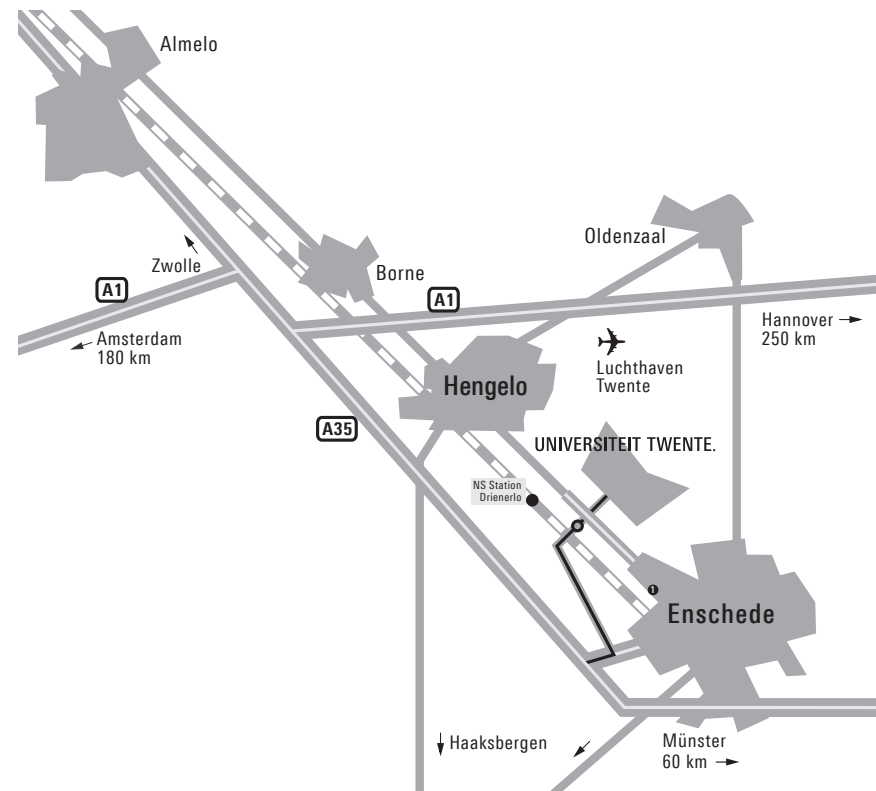

1) Temporary located in building Sleutel (58)

How do you get to the University of Twente?

BY CAR

From the A1 motorway, take the A35 motorway in the direction of Enschede
Take the exit 'Enschede – West / Universiteit' (exit no. 26)
Follow the signs for 'Universiteit'

1. Route description to the ITC faculty
   After the roundabout, turn right (follow 'centrum')
   At your right-hand side you will see the ITC after 3 km (Hengelosestraat 99)

BY TRAIN / BUS

The University of Twente can be reached by bus from the railway stations in Hengelo, Enschede and Enschede Drienerlo; the services usually run every half hour.

From Enschede railway station:	line number 1 in the direction of 'Universiteit Twente'
	line number 9 in the direction of Hengelo
From Enschede Drienerlo railway station:	line number 1 in the direction of 'Universiteit Twente'
From Hengelo railway station:	line number 9 in the direction of Enschede
	line number 15 in the direction of 'Universiteit Twente'
	(Lines number 17, 18 and 19 also pass the University)

For more information, please call the information service number for Public Transport: 0900-9292